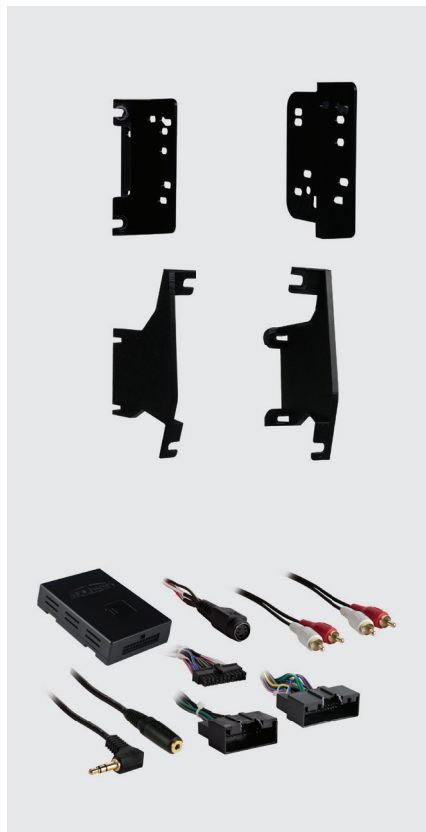

PREMIUM DASH KIT

Metra
THE INSTALLER'S CHOICE

CELEBRATING
70
YEARS
OF INNOVATION

Built in interface in the touchscreen display provides SYNC retention, and the ability to either retain the factory camera or add an aftermarket camera through the touchscreen display.

This kit provides the ability to install either an ISO DIN radio with pocket, or an ISO DDIN radio, and provides a touchscreen display so the factory climate information and driver customization menus are accessible. Painted charcoal to match factory finish.

KIT INCLUDES

- Radio Trim Panel with Touchscreen
- Radio Brackets
- Sync Brackets
- Engine Start/Stop Circuit Board and Cover
- Pocket
- (4) #8 x 3/4" Phillips Screws
- (2) #10 x 3/4" Phillips Screws
- (2) #10 Panel Clips
- USB Cable
- Built-in ASWC-1 Technology Retains Factory Steering Wheel Controls