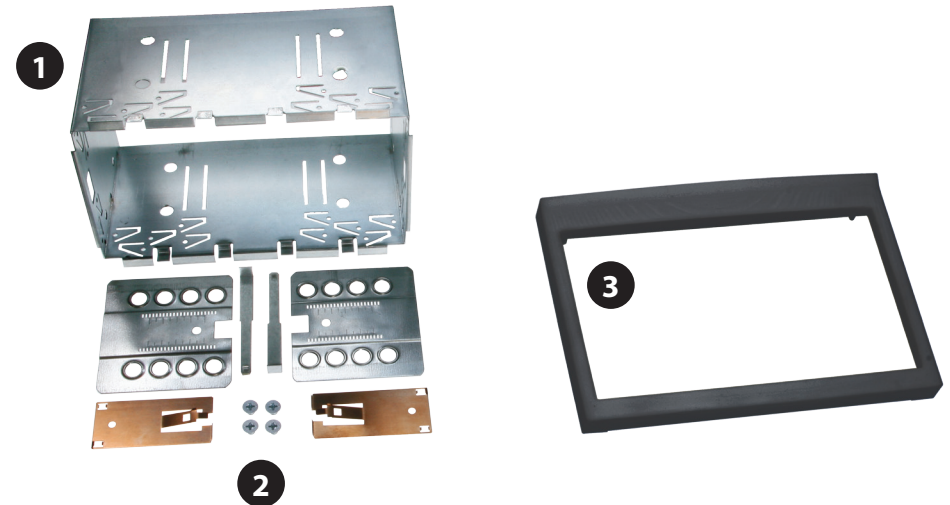

**Installation Manual**  
**Double DIN Kit**  
**Part-No.: 381323-02**

**Porsche 911 (type 996) 1997-2006 (with PCM)**  
***models without cupholder***

Compatible with double DIN devices

Double DIN Set contents

- (1) Metal Frame
- (2) Installation Kit
- (3) Facia Plate