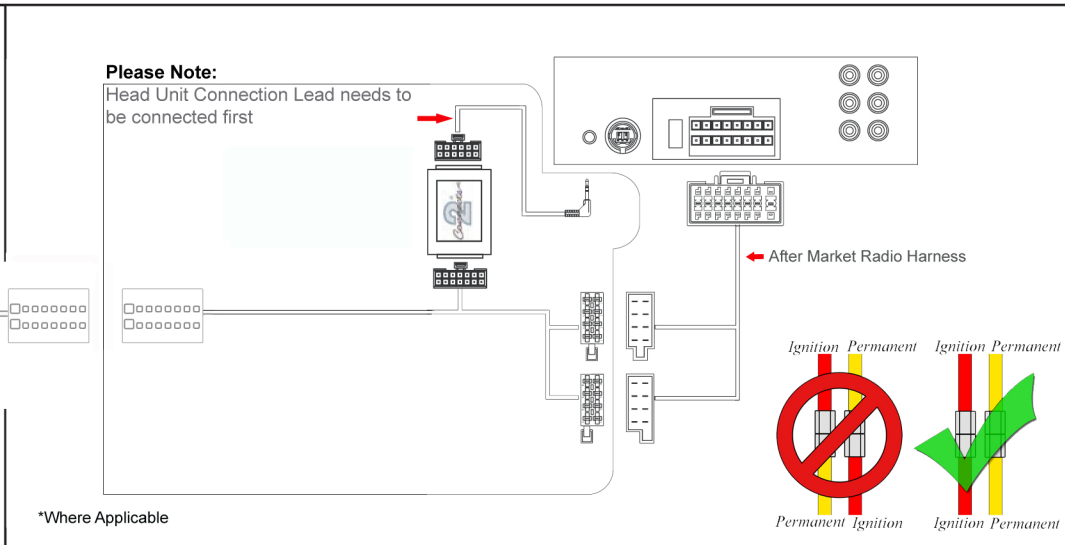

Installation Guide

Part No: CTSSZ002.2 Suzuki Steering Wheel Control Interface

Vehicle Compatibility:

- Suzuki Ertiga 2012 >
- Swift 2011 >
- Vitara 2011 >

Phone Button Support

Steering Wheel Control Functions

		Mute		Source
Pick Up		Volume +		Seek/Track+
Hang Up		Volume -		Seek/Track-

* Note All Dates are guide lines only as specifications of vehicles change