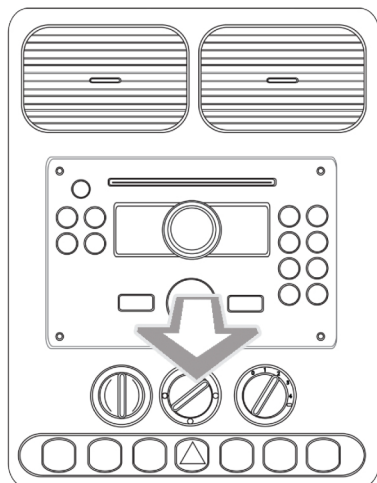

Installation Guide

Part No: CTSSZ002.2 Suzuki Steering Wheel Control Interface

Vehicle Compatibility:

- Suzuki Ertiga 2012 >
- Swift 2011 >
- Vitara 2011 >

Phone Button Support

Steering Wheel Control Functions

		Mute		Source
Pick Up		Volume +		Seek/Track+
Hang Up		Volume -		Seek/Track-

* Note All Dates are guide lines only as specifications of vehicles change