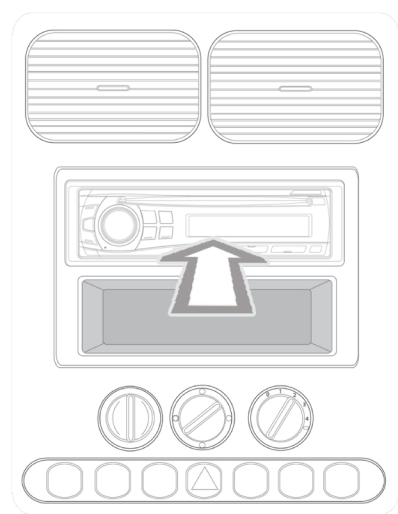

Installation Guide

Part No: CTSSZ002.2 Suzuki Steering Wheel Control Interface

Vehicle Compatibility:

- Suzuki Ertiga 2012 >
- Swift 2011 >
- Vitara 2011 >

Phone Button Support

Steering Wheel Control Functions

		Mute		Source
Pick Up		Volume +		Seek/Track+
Hang Up		Volume -		Seek/Track-

* Note All Dates are guide lines only as specifications of vehicles change