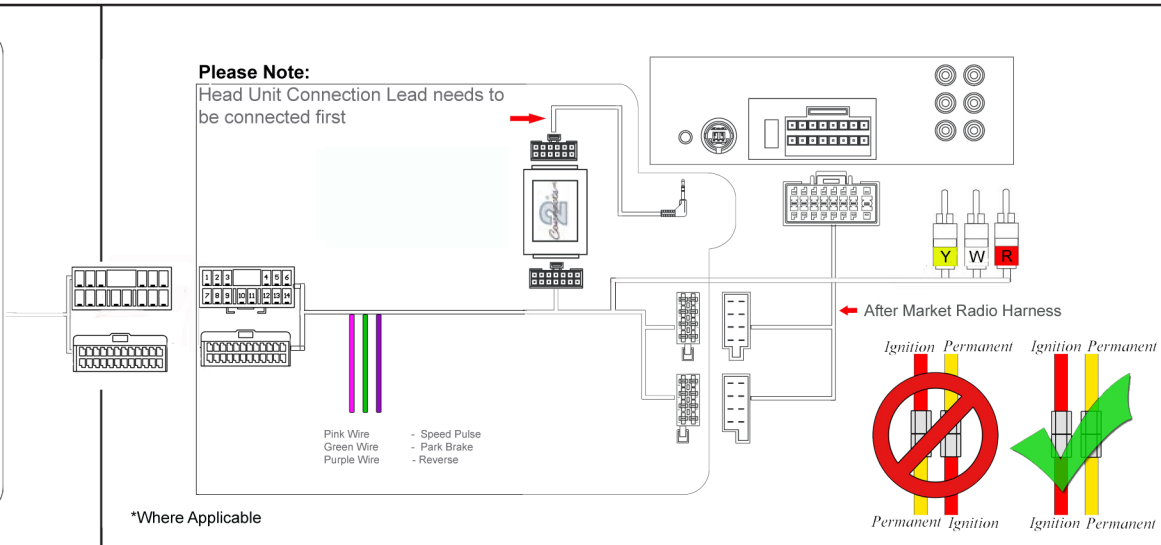

Installation Guide

Part No: CTSSU003.2 Subaru Steering Wheel Control Interface

Vehicle Compatibility:

WRX Impreza 2007 - 2011

with factory upgraded Nav/Audio

Steering Wheel Control Functions

* Note All Dates are guide lines only as specifications of vehicles change