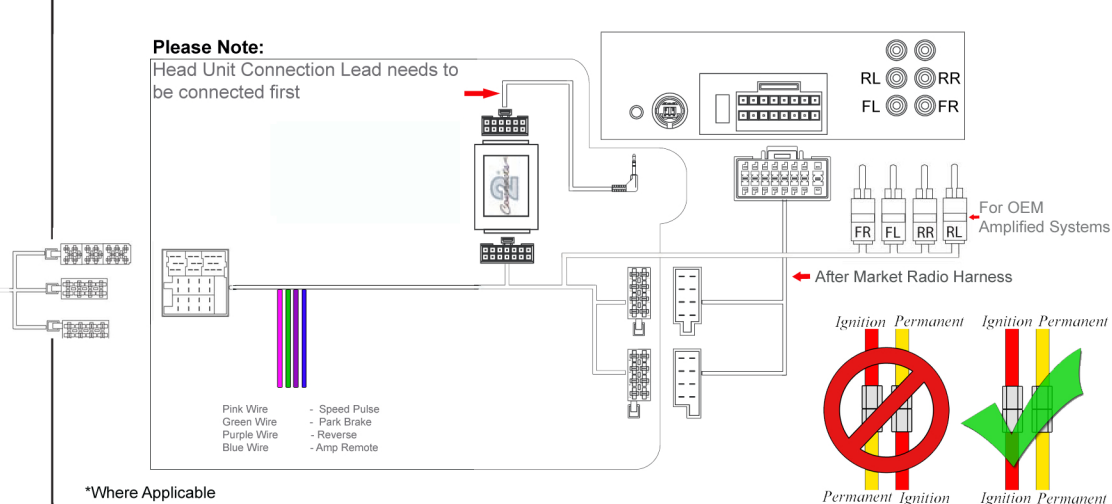

Installation Guide

Part No: CTSST004.2 Seat Can-Bus Steering Wheel Control Interface

Vehicle Compatibility:

Seat Exeo 2008 >

ISO Connector

Supports phone buttons with compatible Bluetooth head units

Steering Wheel Control Functions