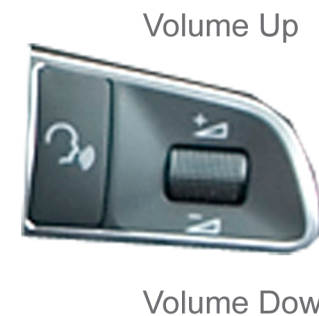

Installation Guide

Part No: CTSST004.2 Seat Can-Bus Steering Wheel Control Interface

Vehicle Compatibility:

Seat Exeo 2008 >

ISO Connector

Supports phone buttons with compatible Bluetooth head units

Steering Wheel Control Functions