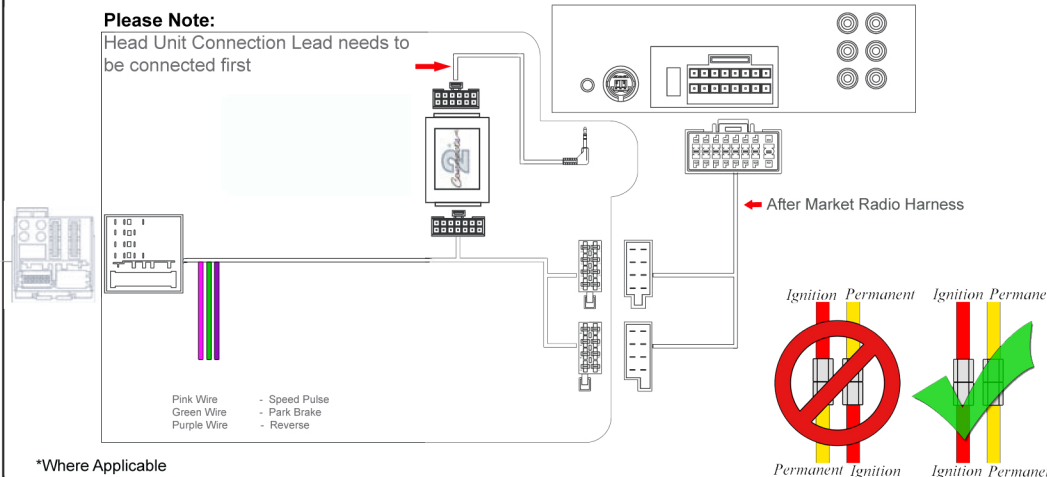

# Installation Guide

Part No: CTSST001.2 Seat Can-Bus Steering Wheel Control Interface