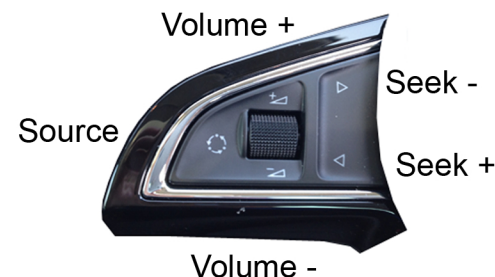

Installation Guide

Part No: CTSSK004.2 Skoda Can-Bus Steering Wheel Control Interface

Vehicle Compatibility:

Yeti 2014>

Steering Wheel Control Functions

Phone Button:
Long Press - Hang up
Short Press - Pick up