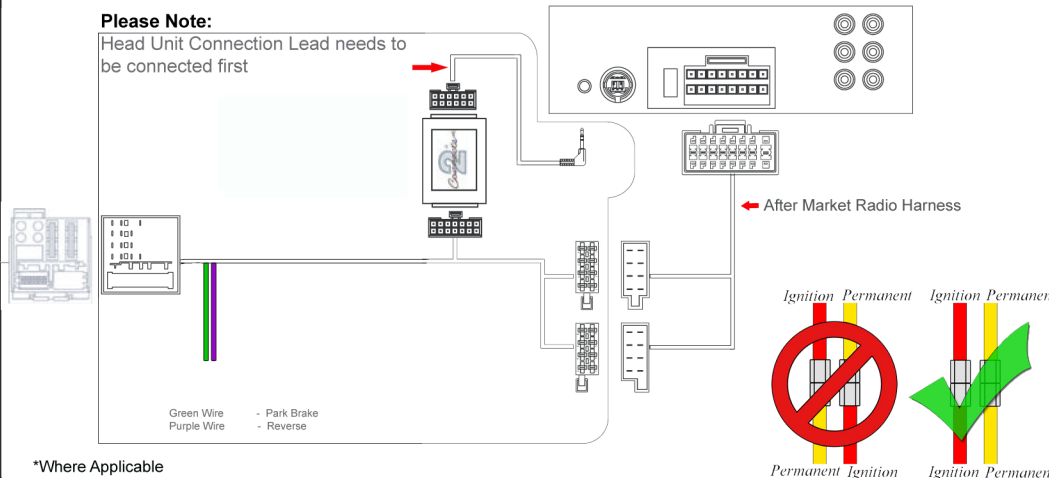

Installation Guide

Part No: CTSSK004.2 Skoda Can-Bus Steering Wheel Control Interface

Vehicle Compatibility:

Yeti 2014>

Steering Wheel Control Functions

Phone Button:
Long Press - Hang up
Short Press - Pick up

*Warning - Bluetooth

If vehicle is fitted with a OEM bluetooth kit please disconnect the fuse for the bluetooth from the fuse board.

* Note All Dates are guide lines only as specifications of vehicles change