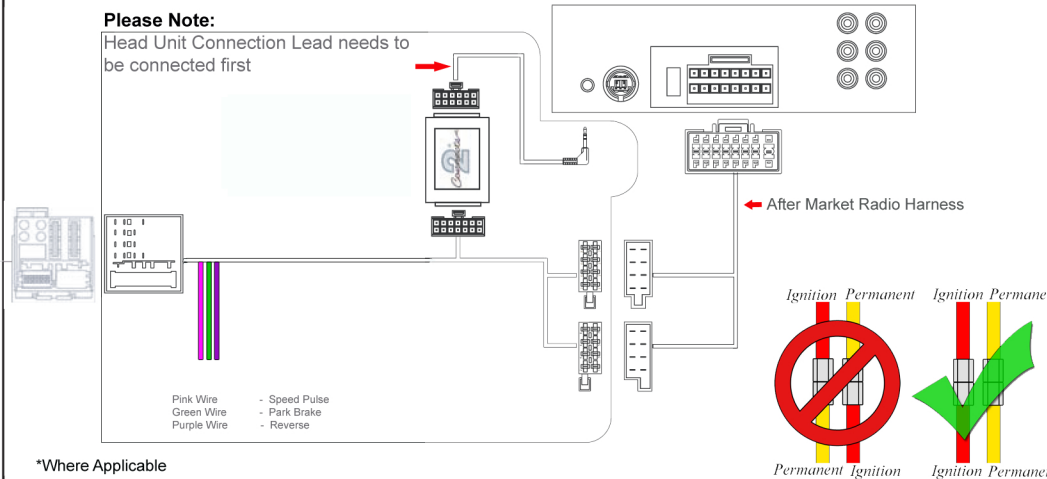

Installation Guide

Part No: CTSSK002.2 Skoda Can-Bus Steering Wheel Control Interface

Vehicle Compatibility:

Vehicles fitted

All Cars With CAN-Bus Steering Wheel Controls Audience Head Unit

Quadlock Vehicles

- Fabia 2000-2006
- Octavia 2004>
- Roomster 2004>

Steering Wheel Control Functions

* Note All Dates are guide lines only as specifications of vehicles change