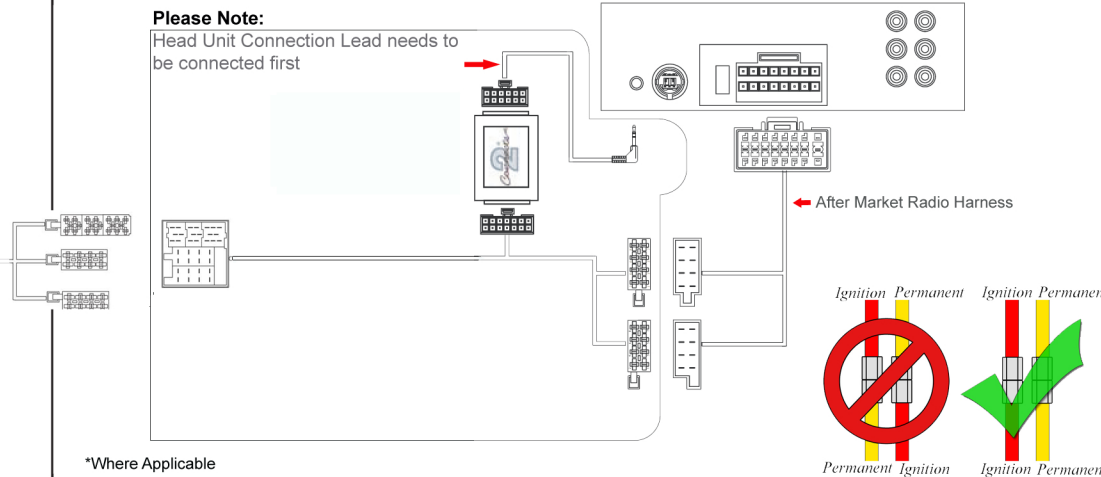

Installation Guide

Part No: CTSSK001.2 Skoda Steering Wheel Control Interface

Vehicle Compatibility:

Vehicles fitted

Mini ISO Connector
Grundig OEM head unit

Skoda Fabia	1999-2007
Felicia	1994-2001
Octavia	2000-2005
Superb	2001-2004

Steering Wheel Control Functions

* Note All Dates are guide lines only as specifications of vehicles change