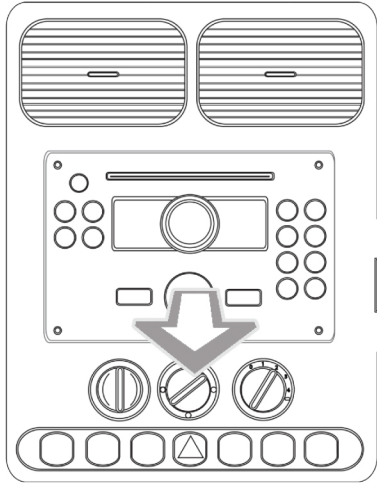

# Installation Guide

Part No: **CTSRN011** Renault Steering Wheel Control Interface

## Steering Wheel Control Functions

Stalk Roller Wheel At Rear = Track + and Track -

\* Note All Dates are guide lines only as specifications of vehicles change