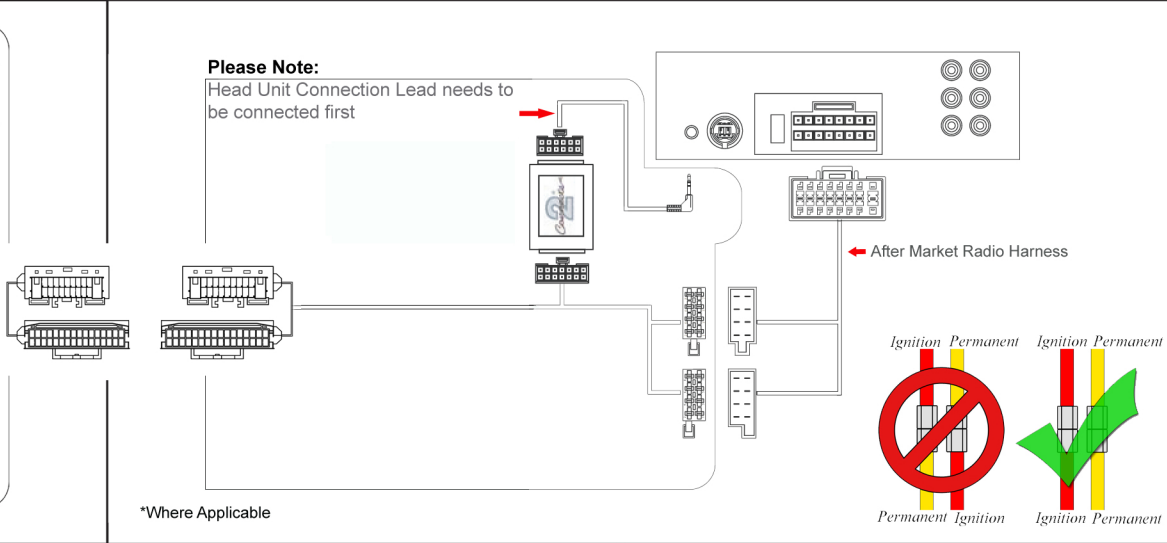

# Installation Guide

Part No: **CTSRN011** Renault Steering Wheel Control Interface

## Vehicle Compatibility:

- Renault Traffic 2015 >
- Renault Master 2015 >

## Steering Wheel Control Functions

Stalk Roller Wheel At Rear = Track + and Track -

\* Note All Dates are guide lines only as specifications of vehicles change