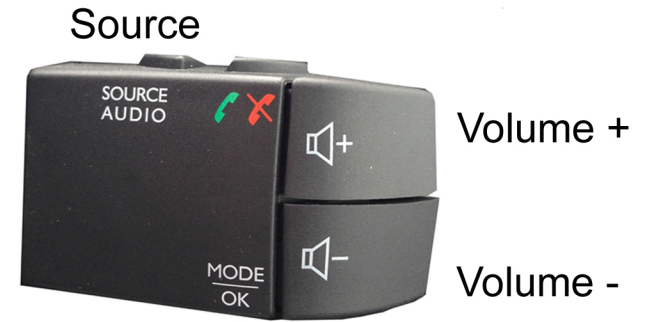

# Installation Guide

Part No: **CTSRN011** Renault Steering Wheel Control Interface

## Steering Wheel Control Functions

Stalk Roller Wheel At Rear = Track + and Track -

\* Note All Dates are guide lines only as specifications of vehicles change