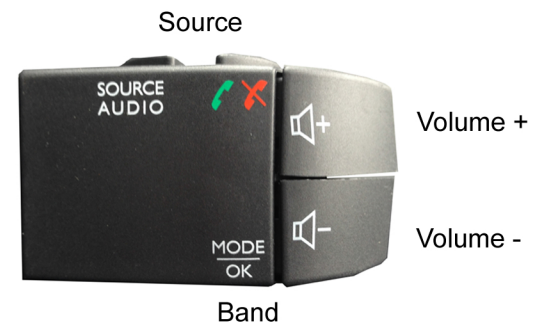

Installation Guide

Part No: **CTSRN009** Renault Analogue Steering Wheel Control Interface

Vehicle Compatibility:

- Master 2013>
- Trafic 2013>
- Twingo 2012 - 2014

Steering Wheel Control Functions

* Note All Dates are guide lines only as specifications of vehicles change