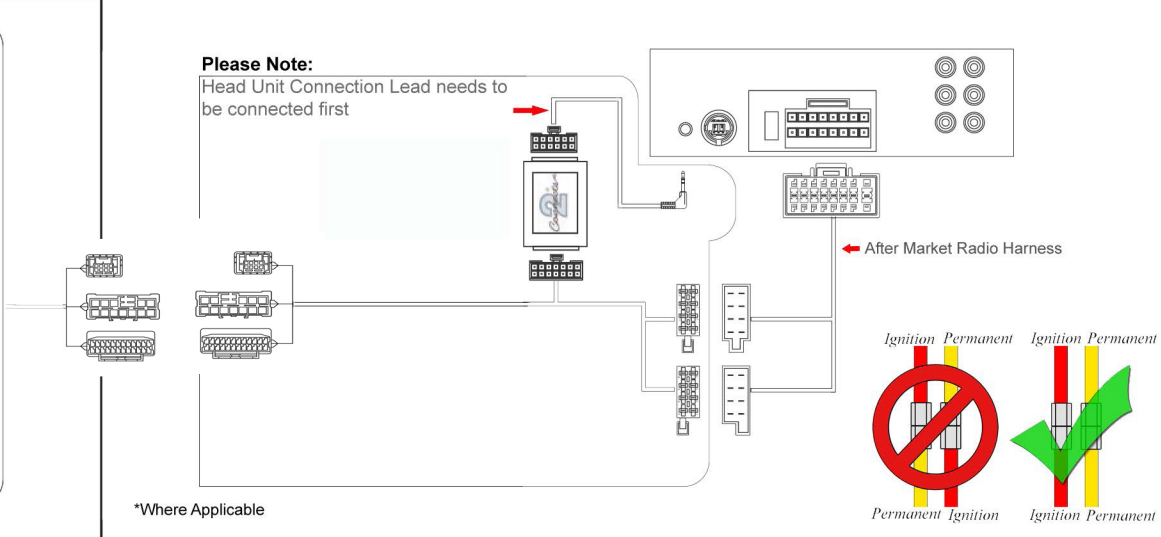

Installation Guide

Part No: **CTSRN009** Renault Analogue Steering Wheel Control Interface

Vehicle Compatibility:

- Master 2013>
- Trafic 2013>
- Twingo 2012 - 2014

Steering Wheel Control Functions

* Note All Dates are guide lines only as specifications of vehicles change