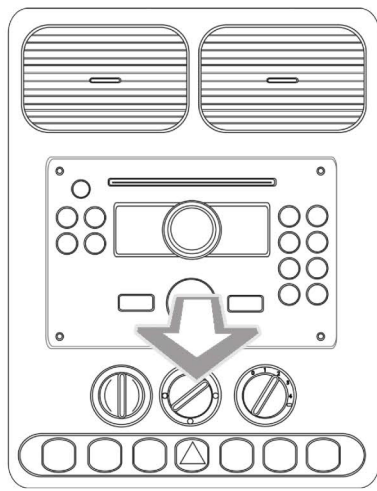

Installation Guide

Part No: **CTSRN009** Renault Analogue Steering Wheel Control Interface

Vehicle Compatibility:

- Master 2013>
- Trafic 2013>
- Twingo 2012 - 2014

Steering Wheel Control Functions

* Note All Dates are guide lines only as specifications of vehicles change