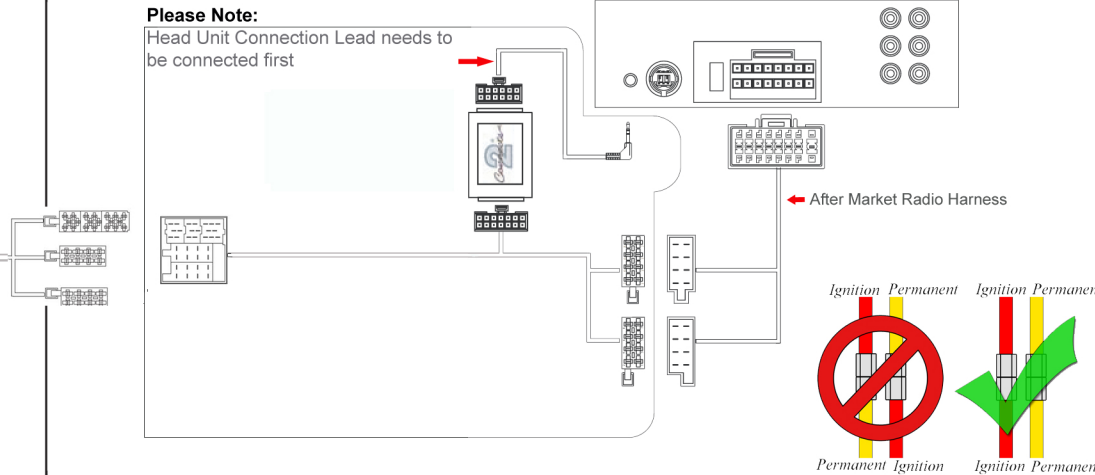

Installation Guide

Part No: CTSRN003

Renault Steering Wheel Control Interface

Vehicle Compatibility:

- Clio 2000-2005
- Kangoo 2000-2005
- Megane 2000-2005
- Scenic 2000-2005
- Laguna 2000-2005
- Modus 2000-2005
- Traffic 2000-2005

Vehicles with separate display

Steering Wheel Control Functions

Source

Volume +

Volume -

Preset Up

Seek/Track+

Seek/Track-