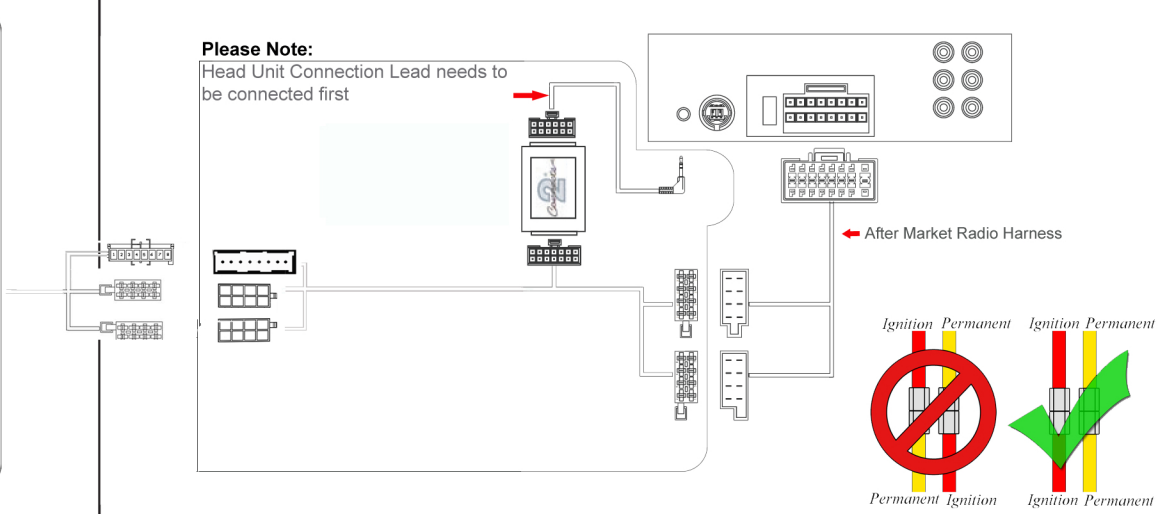

# Installation Guide

Part No: CTSRN002

Renault Steering Wheel Control Interface

## Steering Wheel Control Functions

### Source

Volume +

Volume -

Preset Up

Seek/Track+

Seek/Track-