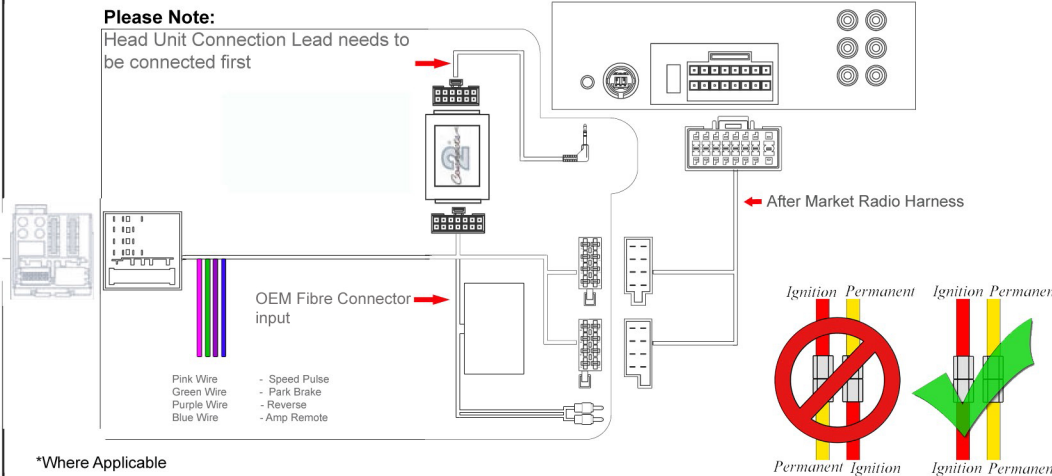

Installation Guide

Part No: CTSP0004.2 Porsche Can-Bus Steering Wheel Control Interface

Vehicle Compatibility:

Porsche Cayenne

2007 - 2010

Vehicles with Quadlock Connector

Steering Wheel Control Functions

* Note All Dates are guide lines only as specifications of vehicles change