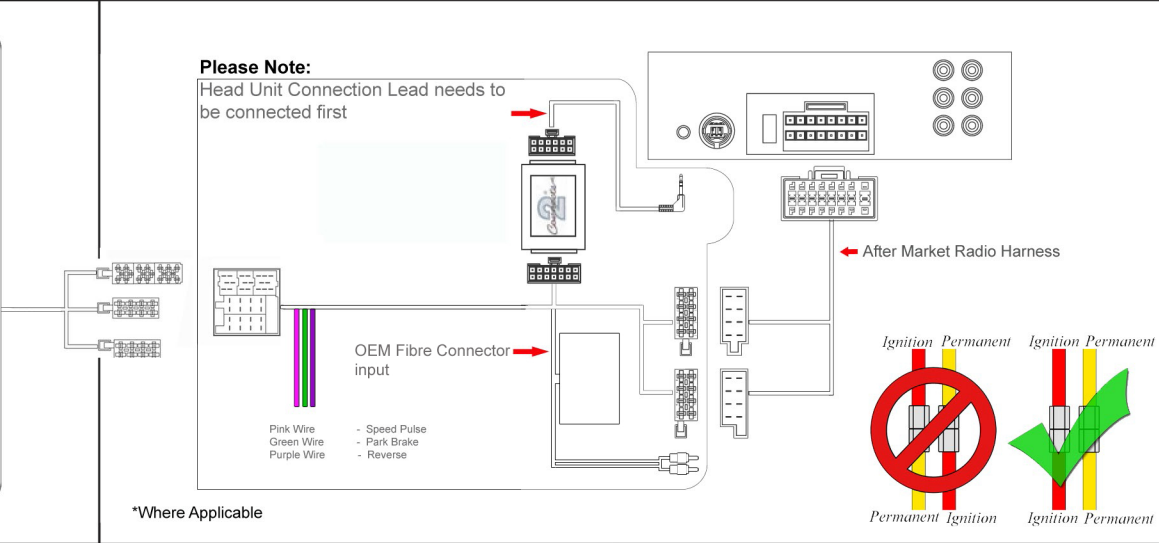

# Installation Guide

Part No: CTSP0003.2 Porsche Can-Bus Steering Wheel Control Interface

## Steering Wheel Control Functions

\* Note All Dates are guide lines only as specifications of vehicles change