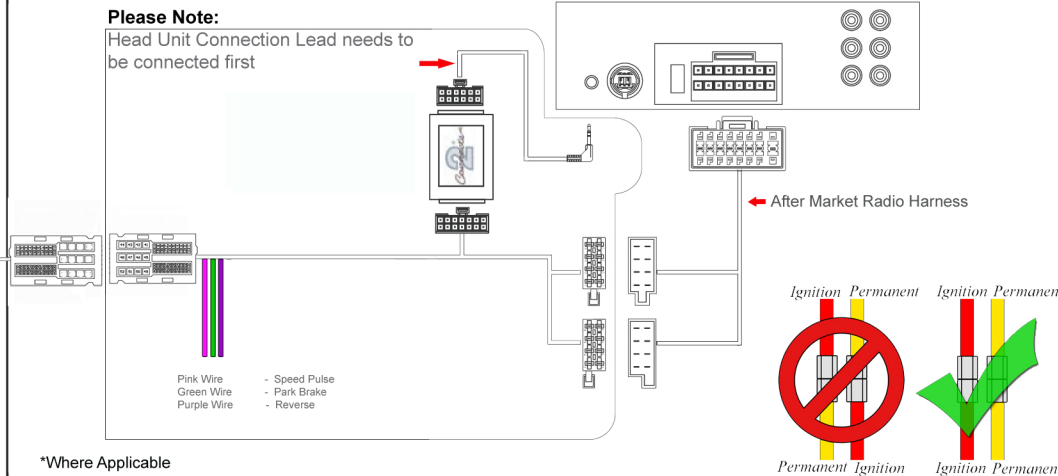

# Installation Guide

Part No: CTSPG015.2

Peugeot Can - Bus Steering Wheel Control Interface

## Vehicle Compatibility:

## Steering Wheel Control Functions

Peugeot Boxer 2014 >

\* Note All Dates are guide lines only as specifications of vehicles change