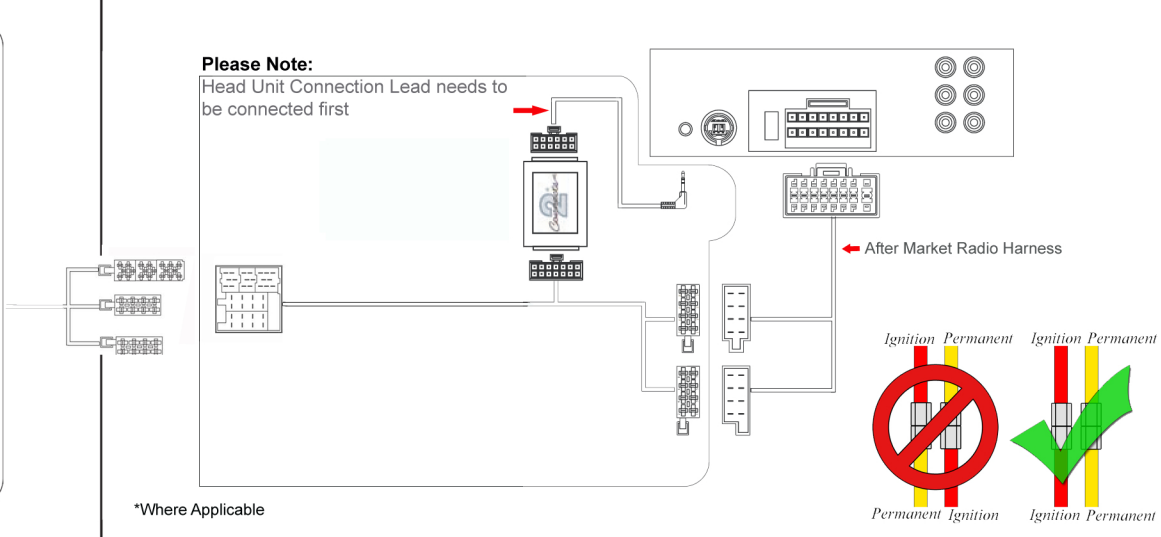

# Installation Guide

Part No: CTSPG012.2 Peugeot Steering Wheel Control Interface

## Vehicle Compatibility:

Vehicles with 8 function steering wheel

- Boxer
- 806
- Expert
- 1996 - 2002

2 Wire resistive system

## Steering Wheel Control Functions

\* Note All Dates are guide lines only as specifications of vehicles change