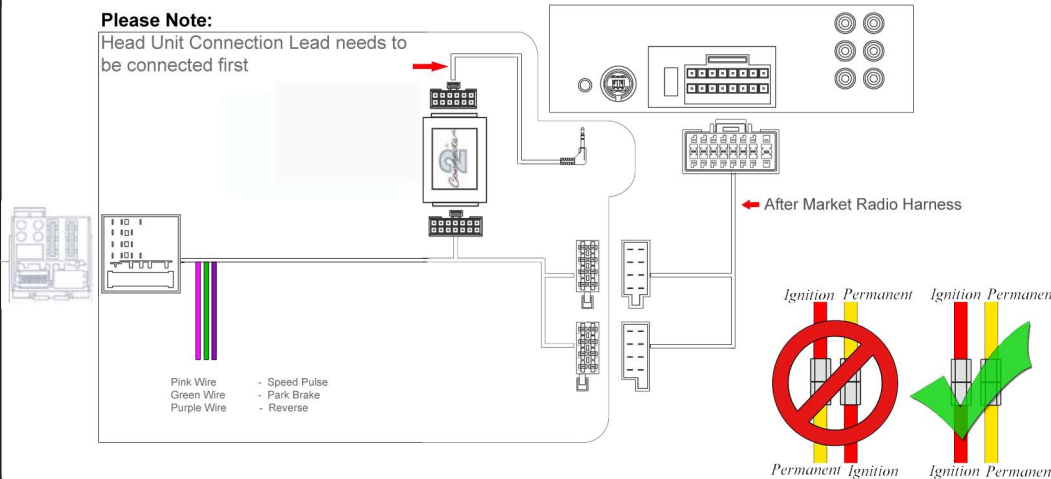

Installation Guide

Part No: CTSOP002.2 Vauxhall/Opel Can-Bus Steering Wheel Control Interface

Vehicle Compatibility:

CAN-Bus Vehicles
 CD30, CD30MP, CDC40, CD50,
 CD70 Blaupunkt Head units.

Astra H	2004 - 2008
Zafira B	2004>
Corsa C	2000 - 2007
Vectra	2002>
Signum	2002>
Antara	2005 - 2010
Tigra	2004>
Meriva A	2005 - 2010

Steering Wheel Control Functions

Source

Track Up Volume Up

Track Down Volume Down

* Note All Dates are guide lines only as specifications of vehicles change

Installation Guide

Part No: CTSOP002.2 Vauxhall/Opel Can-Bus Steering Wheel Control Interface

Board Computer / System Settings