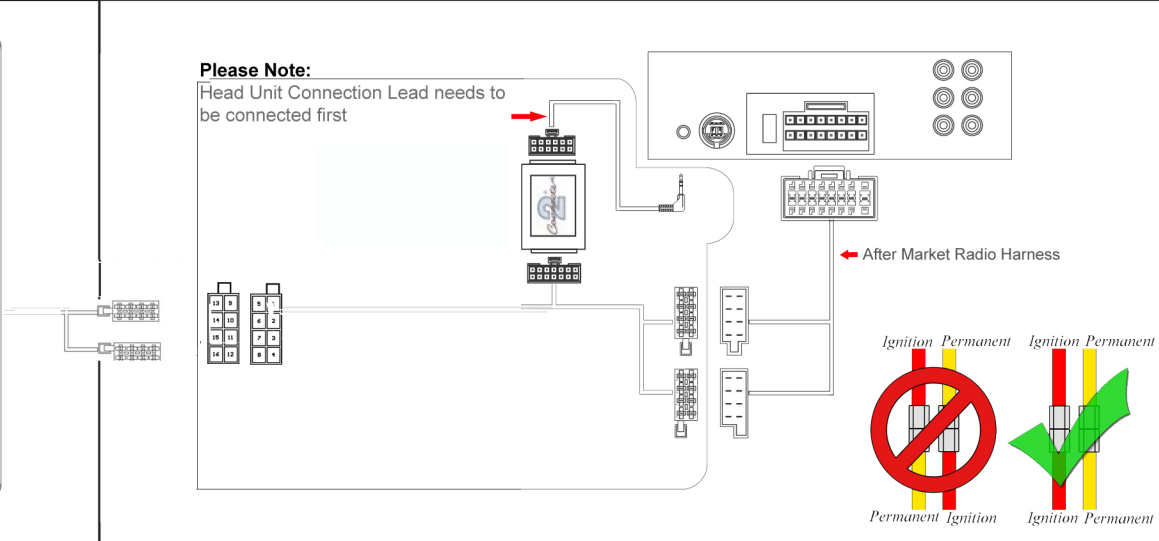

Installation Guide

Part No: CTSOP001.2 Opel Steering Wheel Control Interface

Vehicle Compatibility:

Astra	1998 - 2004
Omega	1998 - 2003
Zafira	1998 - 2005
Vectra B	1995 - 2002
Corsa B	< 2001
Agila A	< 2007

Steering Wheel Control Functions

Seek/Track+

Seek/Track-

Preset Up

Volume +

Volume -

Source

* Note All Dates are guide lines only as specifications of vehicles change