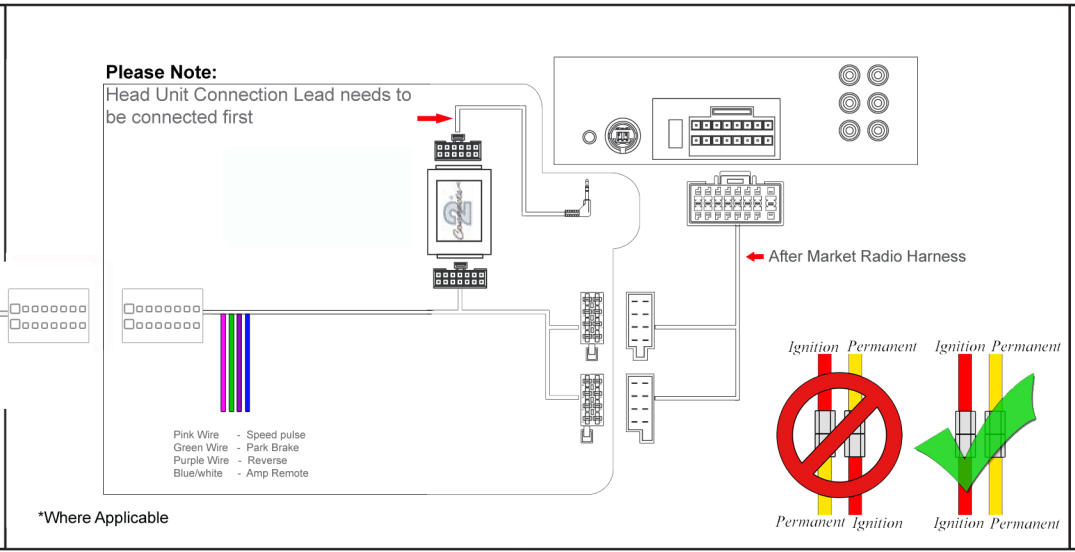

Installation Guide

Part No: CTSMZ004.2 Mazda Steering Wheel Control Interface

Vehicle Compatibility:

Mazda 3 2004 - 2008

Steering Wheel Control Functions

* Note All Dates are guide lines only as specifications of vehicles change