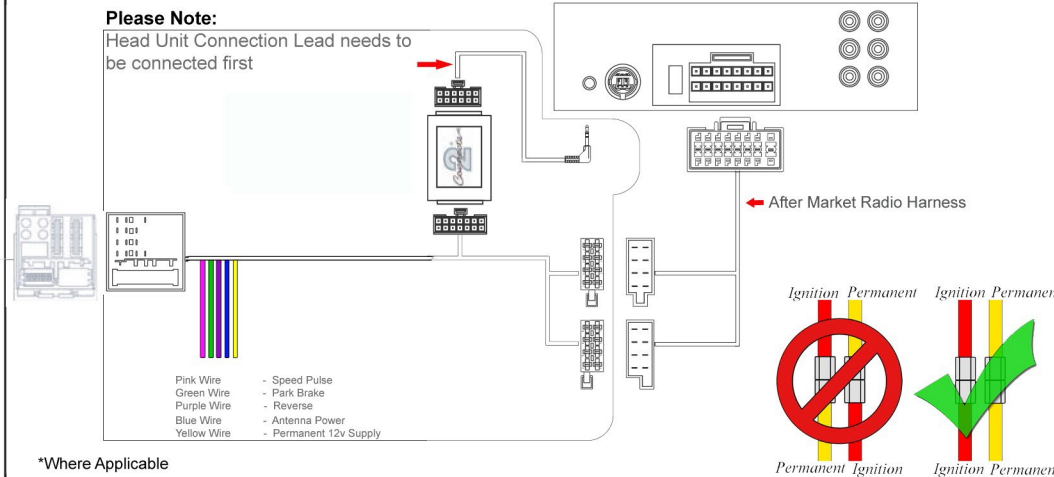

Installation Guide

Part No: CTSMC010.2 - Mercedes CAN-Bus Steering Wheel Control Interface

Vehicle Compatibility:

Mercedes

C Class W204 2012-2014

Steering Wheel Control Functions

Setting the Time:

1. Press and hold OK to enter time setting mode.
2. Press Vol+/Vol- to change the hours.
3. Press OK to switch to minutes.
4. Press Vol+/- to change the minutes.
5. Press and hold OK to exit time setting mode.

Note: This interface does not allow language change.