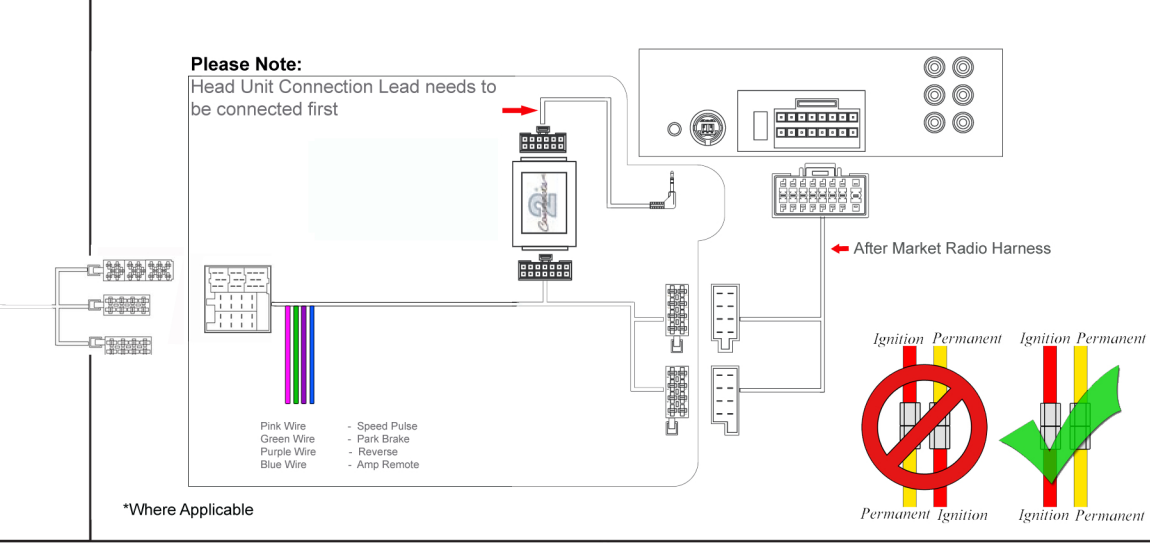

# Installation Guide

Part No: CTSLA001.2 Lancia Can-Bus Steering Wheel Control Interface

## Vehicle Compatibility:

Lancia Delta 2008>

## Steering Wheel Control Functions

\* Note All Dates are guide lines only as specifications of vehicles change