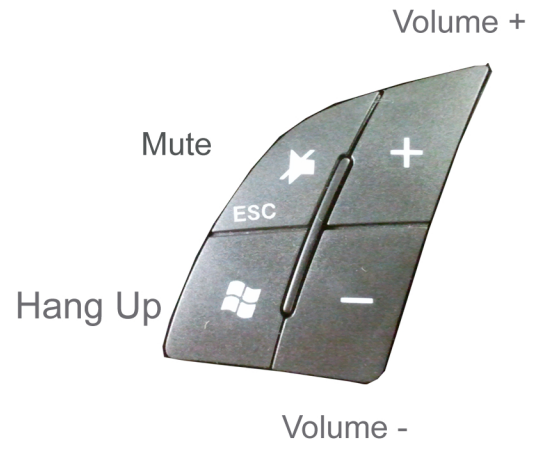

Steering Wheel Control Functions

* Note All Dates are guide lines only as specifications of vehicles change