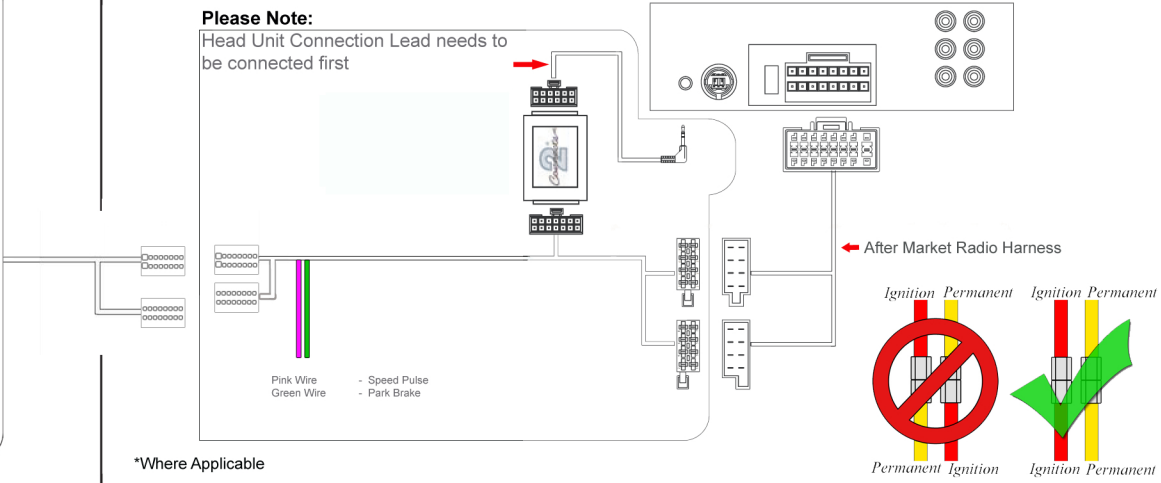

Installation Guide

Part No: CTSKI004.2 Kia Steering Wheel Control Interface

Vehicle Compatibility:

- Kia Sportage 2010>
- Rio 2011>
- Soul 2010>
- Non Amplified

Steering Wheel Control Functions

Pick Up
Hang Up