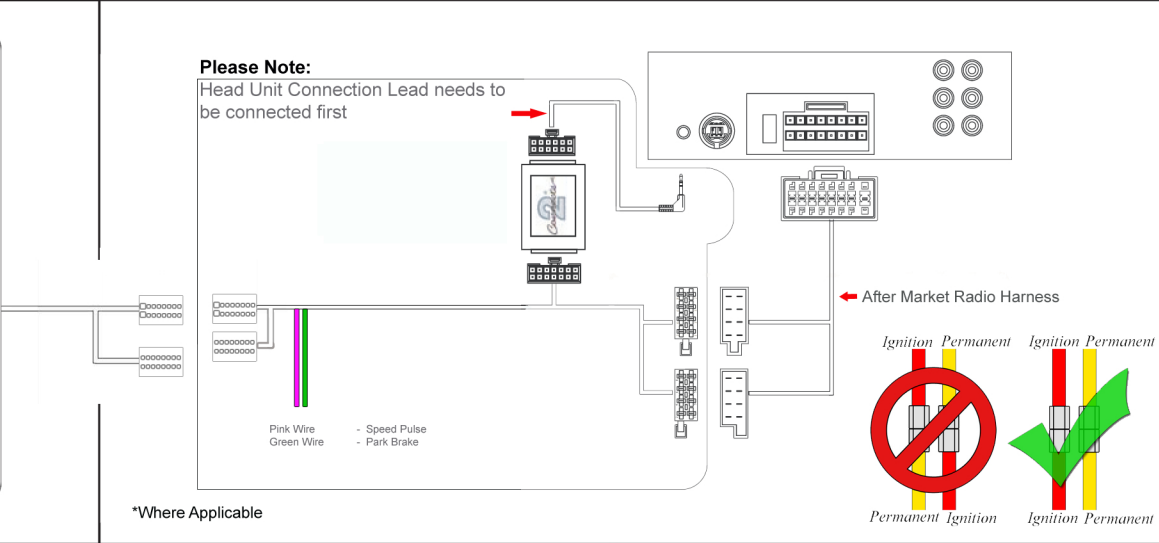

# Installation Guide

Part No: CTSHY008.2 Hyundai Steering Wheel Control Interface

## Steering Wheel Control Functions

\* Note All Dates are guide lines only as specifications of vehicles change