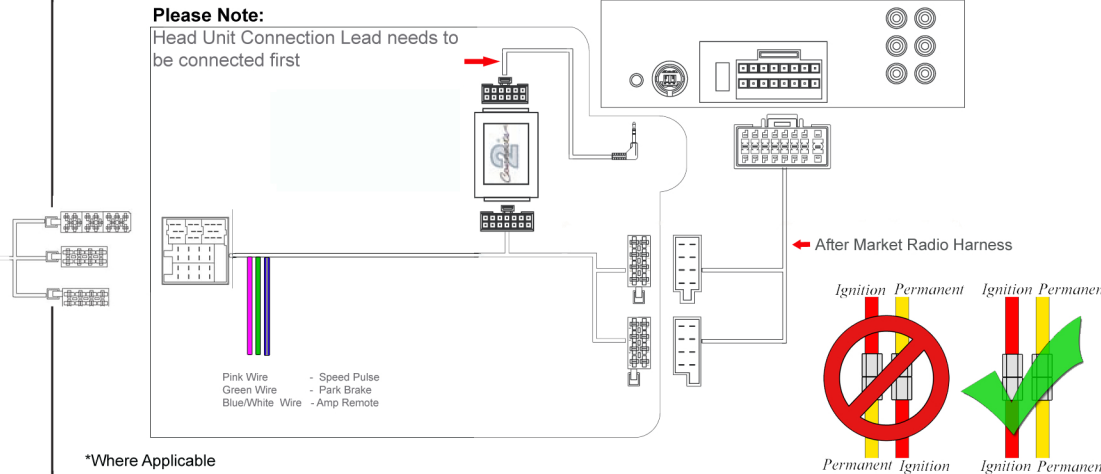

Installation Guide

Part No: CTSHY007.2 Hyundai Can-Bus Steering Wheel Control Interface

Vehicle Compatibility:

Hyundai Santa Fe 2010 >

Supports Phone Pick Up/Hang Up for Bluetooth enabled Alpine, Clarion and Kenwood Head units

Steering Wheel Control Functions

* Note All Dates are guide lines only as specifications of vehicles change