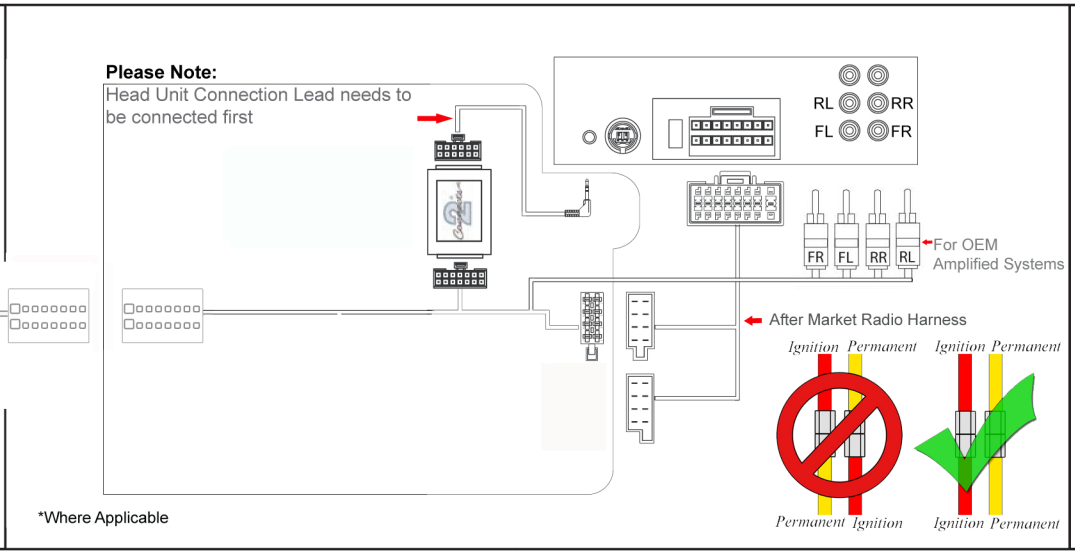

Installation Guide

Part No: CTSHY003.2 Hyundai Steering Wheel Control Interface

Vehicle Compatibility:

Hyundai Santa Fe 2007 - 2012
For OEM Amplified system

Steering Wheel Control Functions

* Note All Dates are guide lines only as specifications of vehicles change