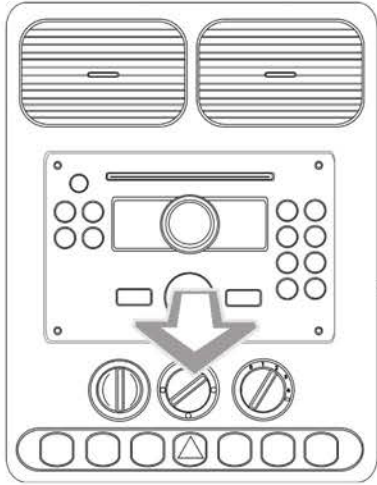

# Installation Guide

Part No: CTSHO008.2

Honda Steering Wheel Control Interface

## Vehicle Compatibility:

- City 14 >
- Jazz 14 >
- HR-V 14 >
- Fit 14 >

Phone button support  
Allows time/date to be changed from the steering wheel controls