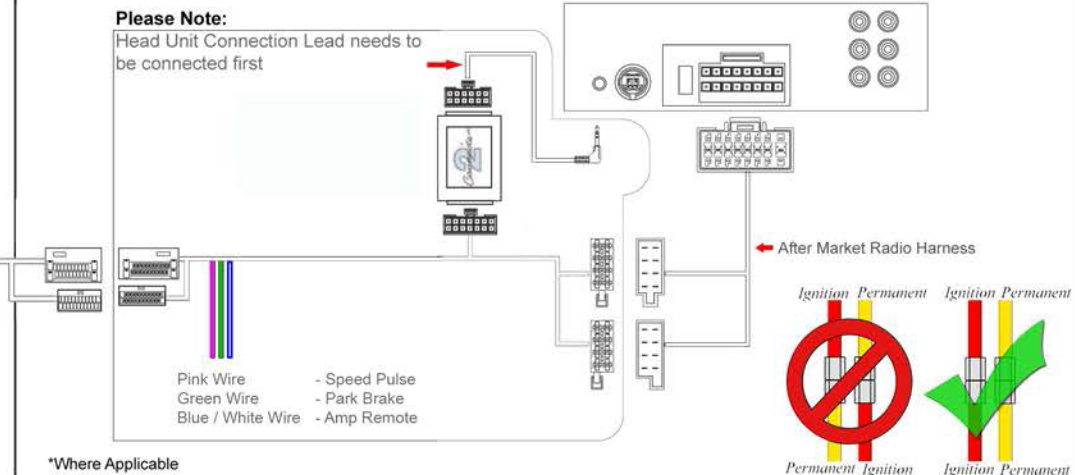

# Installation Guide

Part No: CTSHO008.2

Honda Steering Wheel Control Interface

## Vehicle Compatibility:

- City 14 >
- Jazz 14 >
- HR-V 14 >
- Fit 14 >

Phone button support  
Allows time/date to be changed from the steering wheel controls

## Steering Wheel Control Functions

\* Note All Dates are guide lines only as specifications of vehicles change