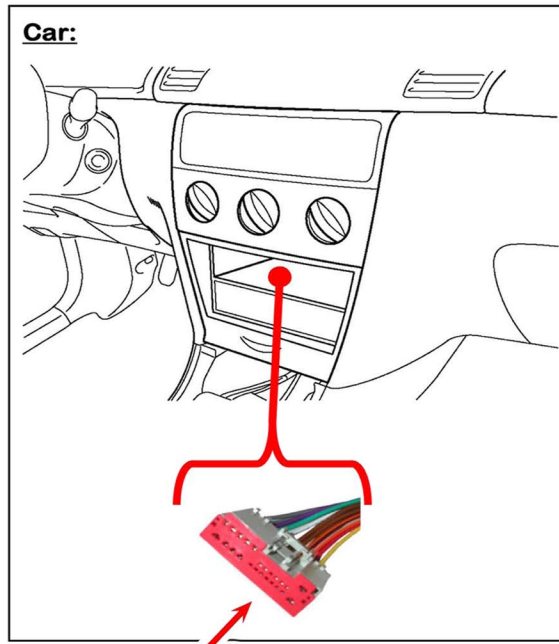

Installation Guide

Part No: CTSFO012.2

FORD

Fiesta (07/2002 —>)
 Fusion (12/2002 —>)
 F-150 (pick-up)

Steering Wheel Control Interface

Seek ▲	Man. Freq + TRK +	Track + Seek +
Seek* ▼	Man. Freq - TRK -	Track - Seek -
VOL +	Volume +	
MODE	Source	
VOL -	Volume -	

Fiesta / Fusion:

F-150:

CD : only single CD
 CDC : only multi CD (CD Changer)
 CD(C) : CD & CDC
 * : not available on F-150

Fiesta / Fusion:

F-150: