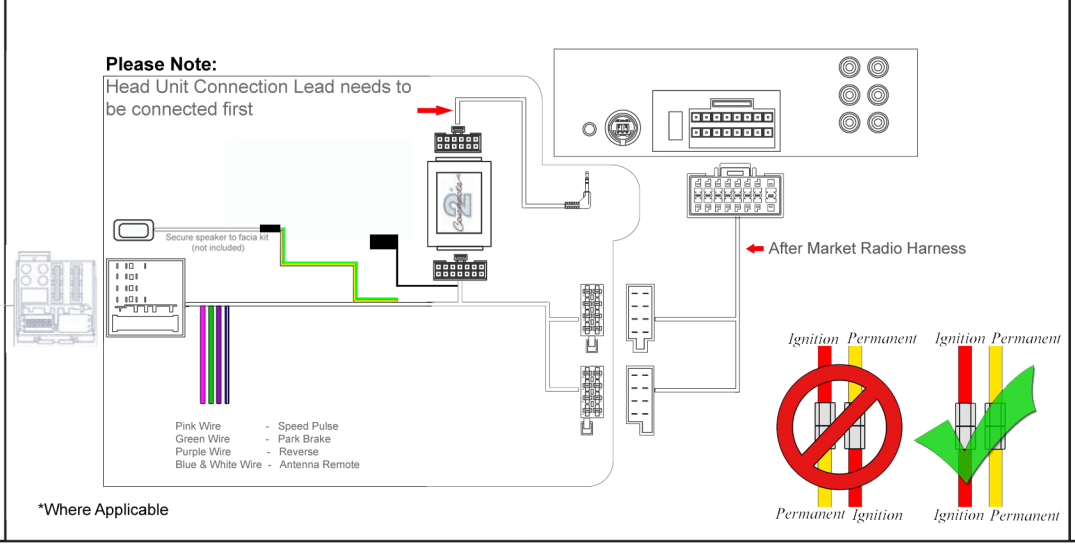

Installation Guide

Part No: CTSFO011 Ford Can-Bus Steering Wheel Control Interface

Vehicle Compatibility:

Ford Mondeo

Quadlock

Steering Wheel Control Functions

* Note All Dates are guide lines only as specifications of vehicles change