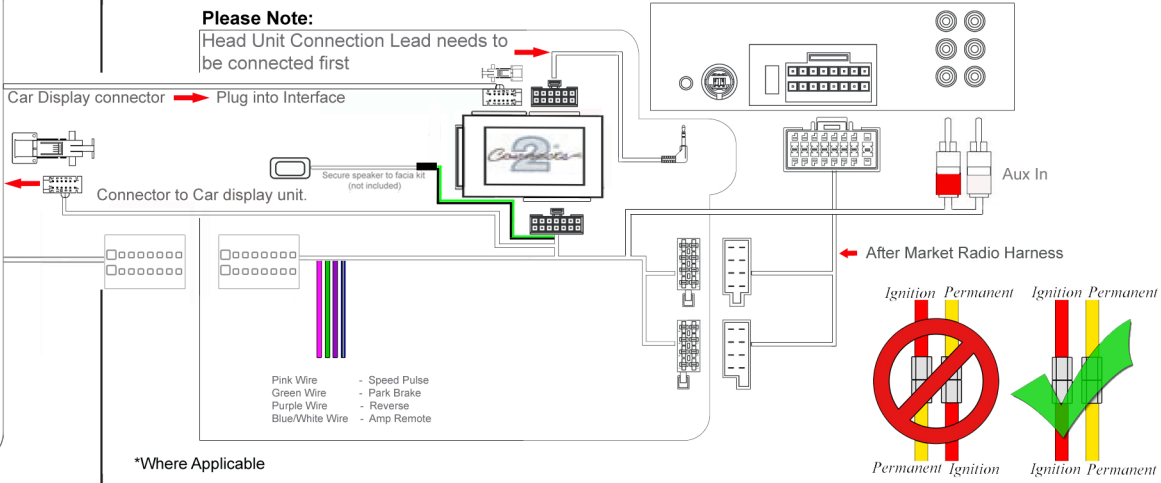

# Installation Guide

Part No: CTSFO007.2 Ford Can-Bus Steering Wheel Control Interface

## Steering Wheel Control Functions

\* Note All Dates are guide lines only as specifications of vehicles change