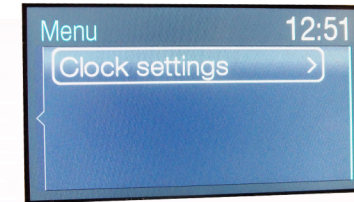

## User guide to change the time and date

- 1 - Speech Button
- 2 - Select Right
- 3 - Select up
- 4 - Select left
- 5 - Select down
- 6 - OK Button

Pull & Hold **Speech Button (button 1)** for 2 seconds this will put you in menu mode.

Press **Up/down (Buttons 3/4)** till clock setting is selected. Then press **OK Button (Button 6)**.

Press **Up/down (Buttons 3/4)** till set time or date is selected. Then press **OK Button (Button 6)**.