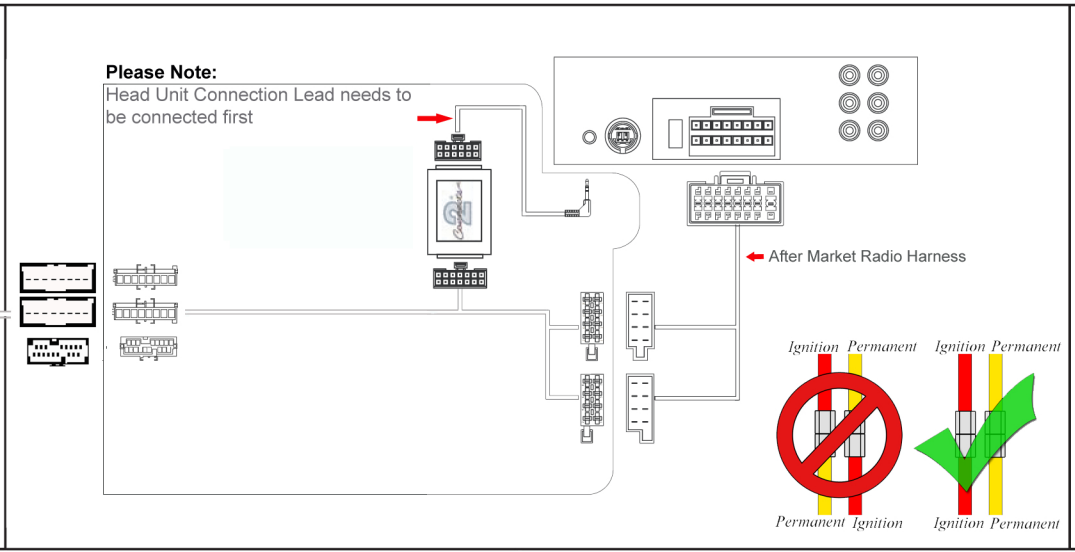

# Installation Guide

Part No: CTSFO001.2 Ford Steering Wheel Control Interface

## Steering Wheel Control Functions