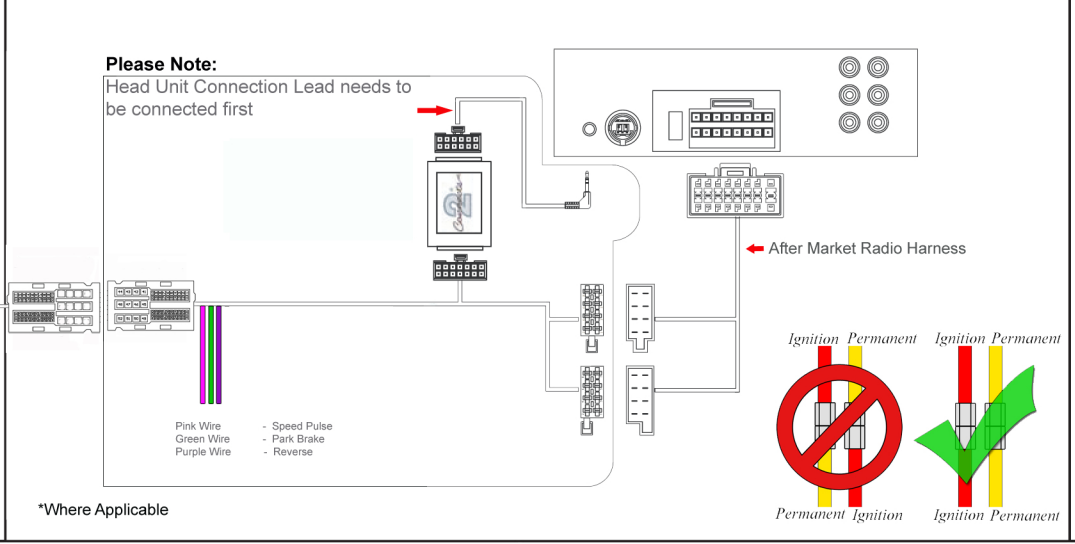

Installation Guide

Part No: CTSFA015.2 Fiat Can-Bus/Analogue Steering Wheel Control Interface

Vehicle Compatibility:

Fiat Ducato 2014>

Steering Wheel Control Functions

* Note All Dates are guide lines only as specifications of vehicles change