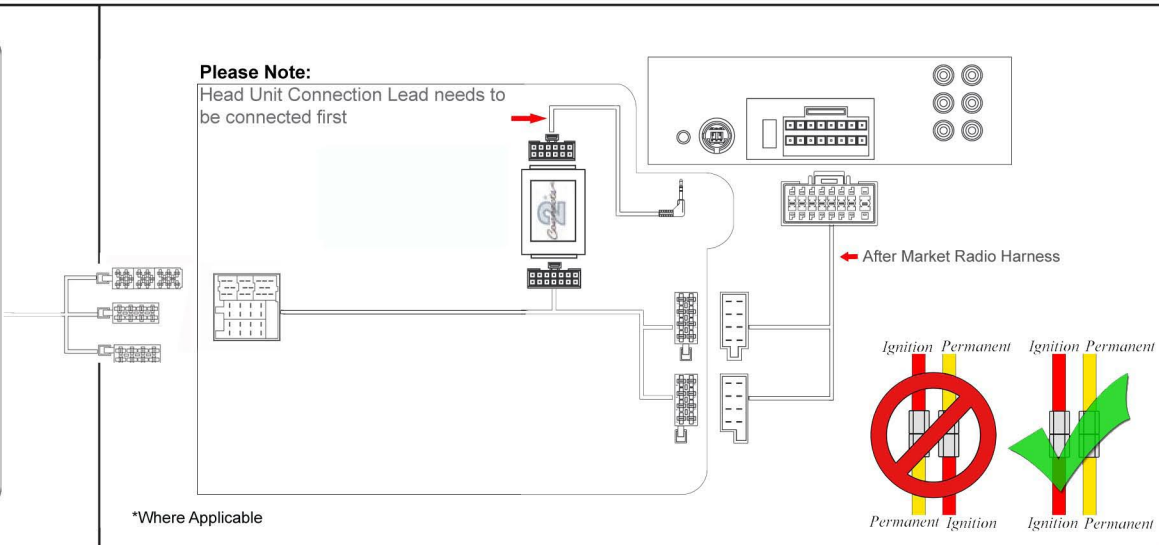

# Installation Guide

Part No: CTSFA012.2 Fiat Steering Wheel Control Interface

## Vehicle Compatibility:

Fiat Ducato 2007 >

Vehicles with 8 function steering wheel controls.

## Steering Wheel Control Functions

\* Note All Dates are guide lines only as specifications of vehicles change