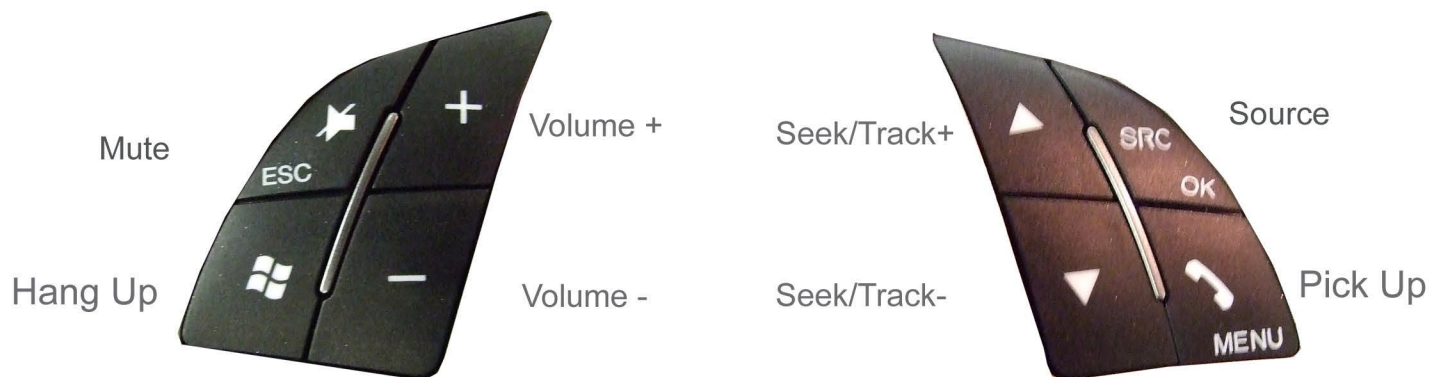

Steering Wheel Control Functions

* Note All Dates are guide lines only as specifications of vehicles change