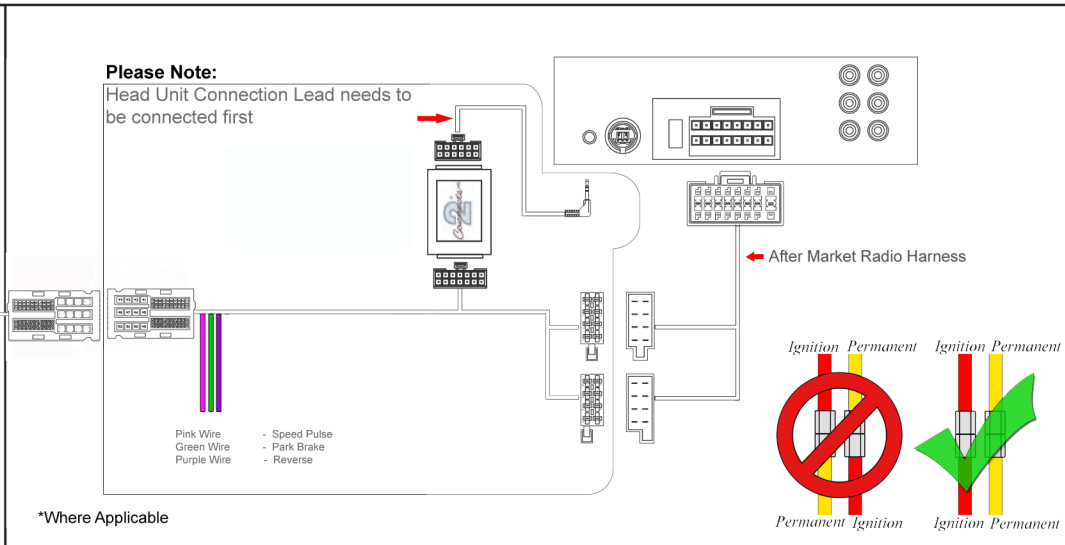

# Installation Guide

Part No: CTSFA011.2 Fiat Can-Bus Steering Wheel Control Interface

## Steering Wheel Control Functions

\* Note All Dates are guide lines only as specifications of vehicles change