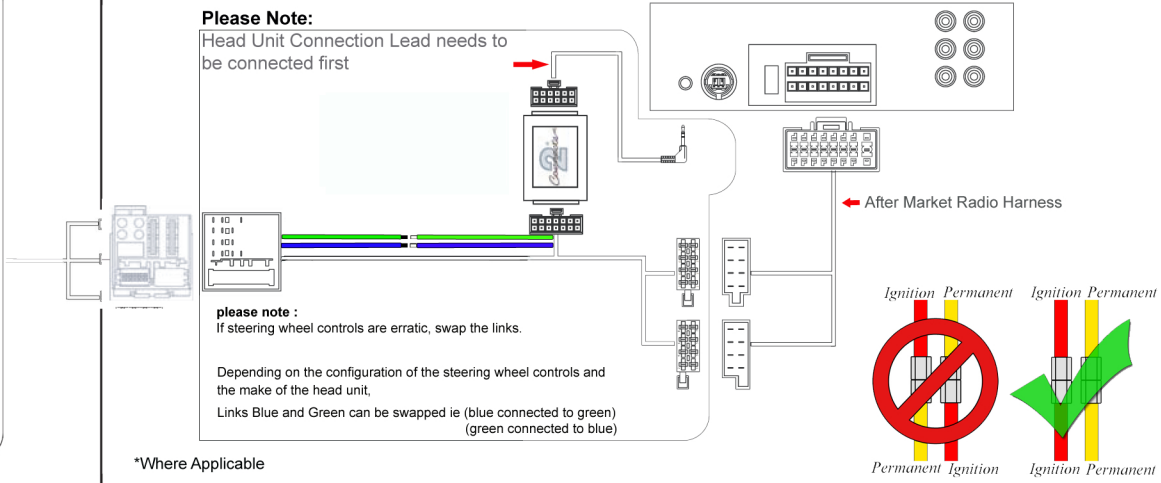

Installation Guide

Part No: CTSFA010.2 Fiat Steering Wheel Control Interface

Vehicle Compatibility:

Fiat Ducato 2012>

Steering Wheel Control Functions

Mute

Volume +

Volume -

Hang Up

Source

Seek/Track+

Seek/Track-

Pick Up

* Note All Dates are guide lines only as specifications of vehicles change