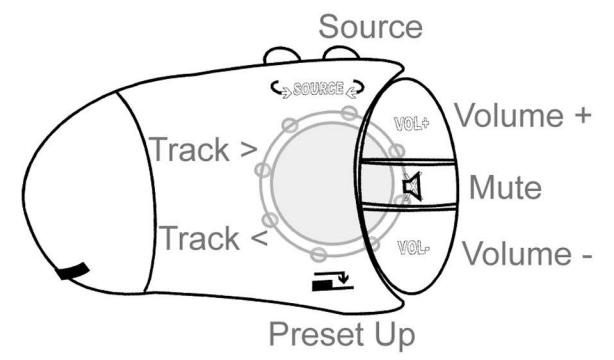

Steering Wheel Control Functions

* Note All Dates are guide lines only as specifications of vehicles change