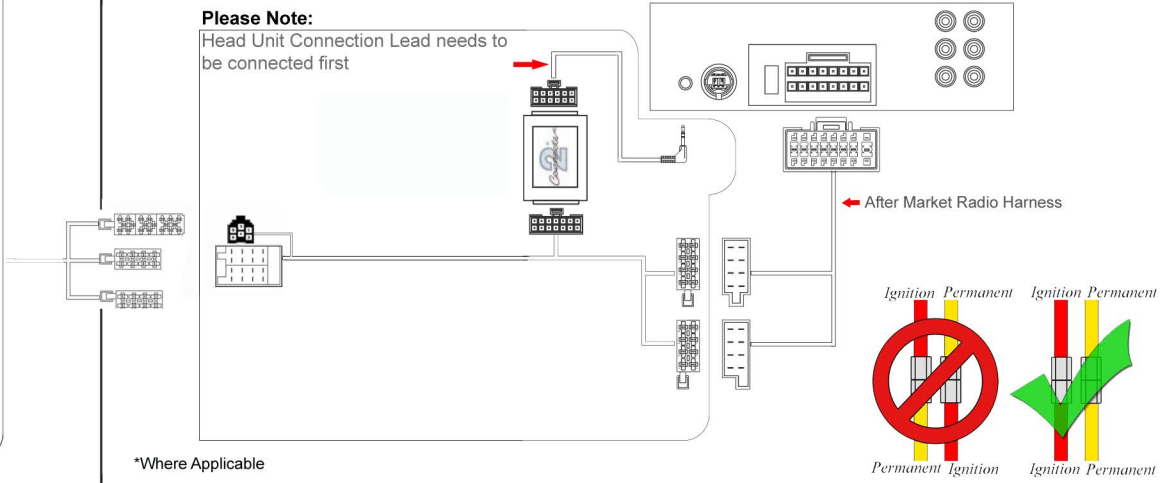

# Installation Guide

Part No: CTSDC001

Dacia Steering Wheel Control Interface

## Vehicle Compatibility:

- Dacia Duster 2010 >
- Sandero 2010 >

UK and European Models Only

Vehicles with Single Din OEM head unit

## Steering Wheel Control Functions

\* Note All Dates are guide lines only as specifications of vehicles change