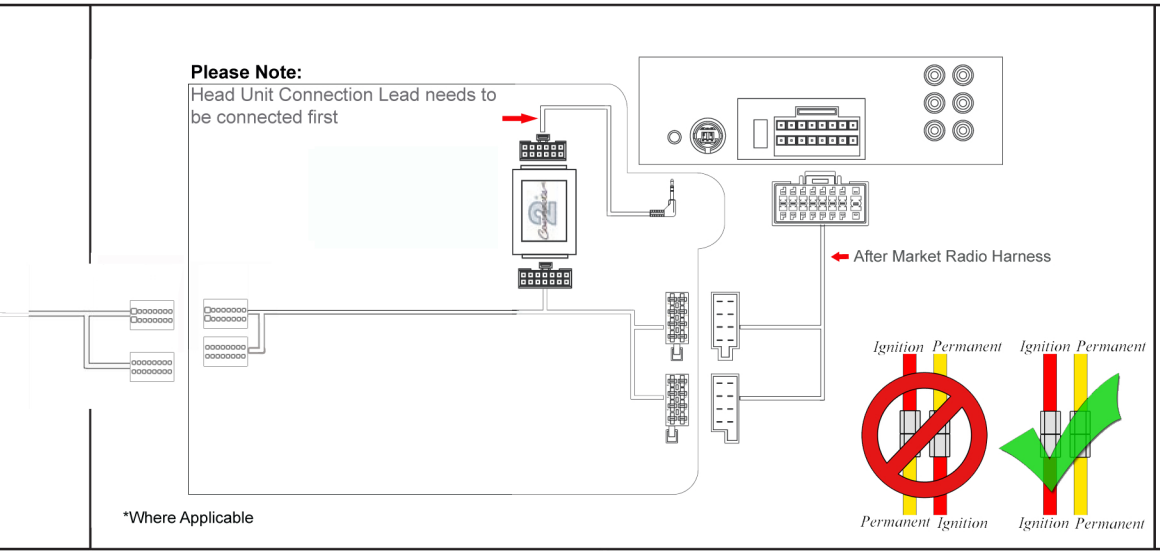

Installation Guide

Part No: CTSCV001.2 Chevrolet Steering Wheel Control Interface

Vehicle Compatibility:

Vehicles fitted with Fujitsu Ten original head unit

- Aveo 2005>
- Captiva 2006>

Steering Wheel Control Functions