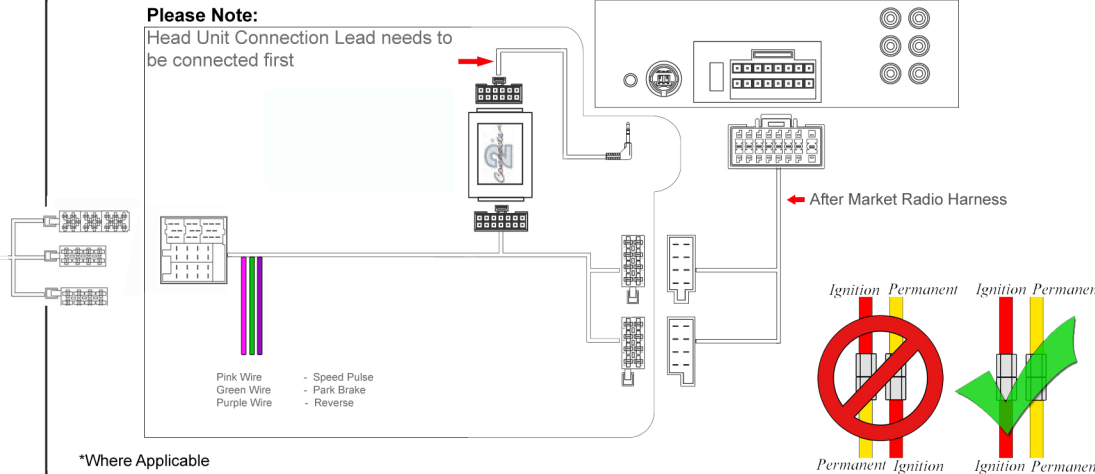

# Installation Guide

Part No: CTSCCT007.2 Citroen Can-Bus Steering Wheel Control Interface

## Vehicle Compatibility:

Citroen Evasion	1996 - 2002
Citroen Synergie	1996 - 2002
Citroen Dispatch	2007 - 2013
Citroen Relay	2007 - 2013

Vehicles with 8 function steering wheel

## Steering Wheel Control Functions

\* Note All Dates are guide lines only as specifications of vehicles change