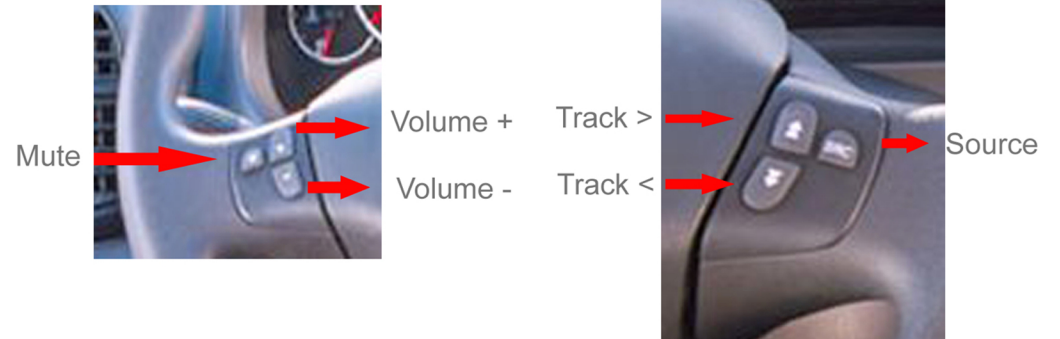

Installation Guide

Part No: CTSCCT005.2 Citroen Can-Bus Steering Wheel Control Interface

Vehicle Compatibility:

Vehicles fitted with Blaupunkt OEM head units

Jumper	<2006
Relay	<2006

Steering Wheel Control Functions