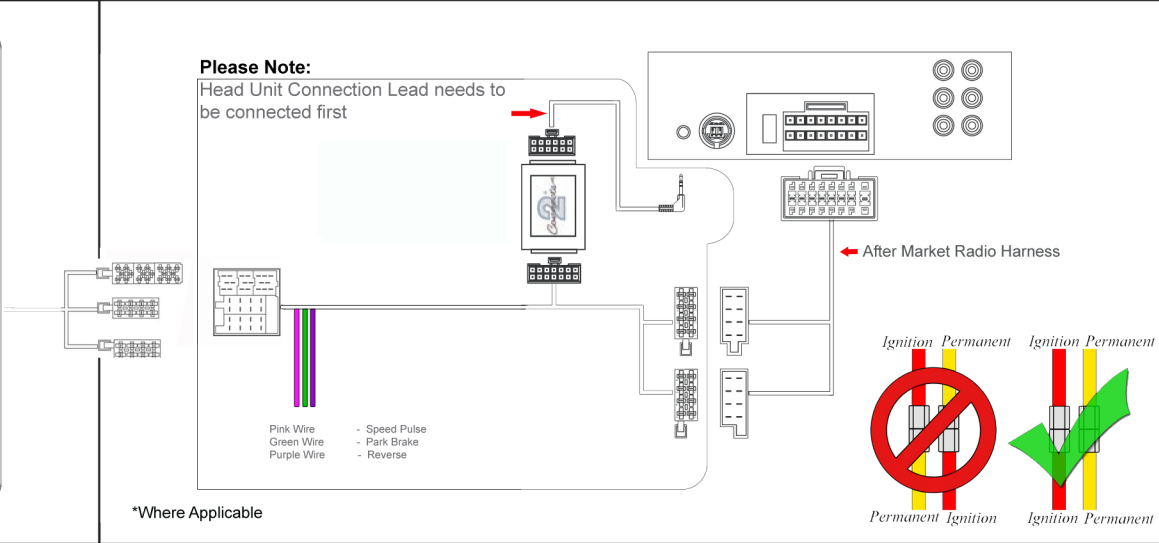

Installation Guide

Part No: CTSCCT005.2 Citroen Can-Bus Steering Wheel Control Interface

Vehicle Compatibility:

Vehicles fitted with Blaupunkt OEM head units

Jumper	<2006
Relay	<2006

Steering Wheel Control Functions