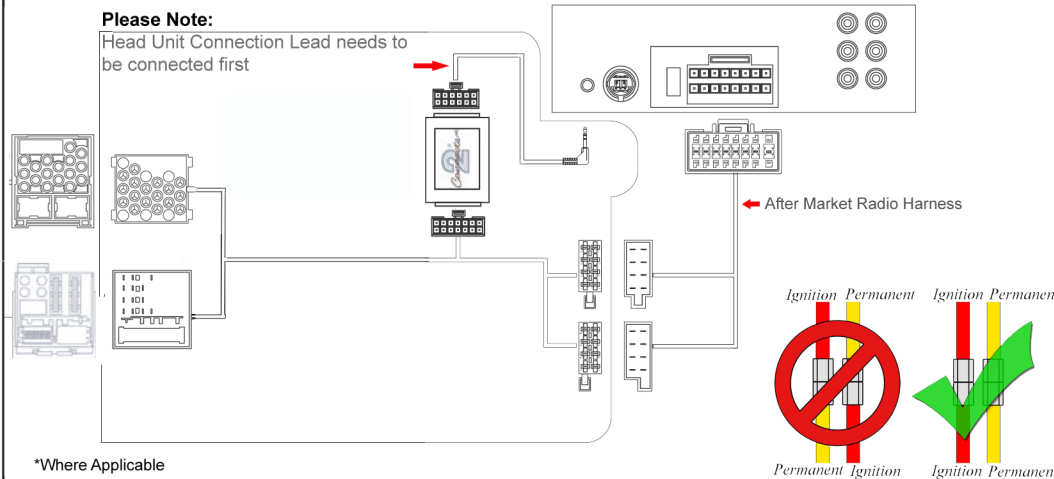

Installation Guide

Part No: **CTSBM00C** BMW Steering Wheel Control Interface

Vehicle Compatibility:

Vehicles fitted with BMW Business Original head units.

17 Way Round Pin i-BUs Vehicles/

40 Way Flat Pin i-Bus Vehicles

- 3 Series (E46) 1999-2006
- 5 series (E39) 1996-2004
- 7 Series (E38) <2001
- Z4 (E85) 2002-2008
- X3 (E83) 2004>
- X5 (E53) 1999-2006
- Mini 2001-2006

Steering Wheel Control Functions

* Note All Dates are guide lines only as specifications of vehicles change