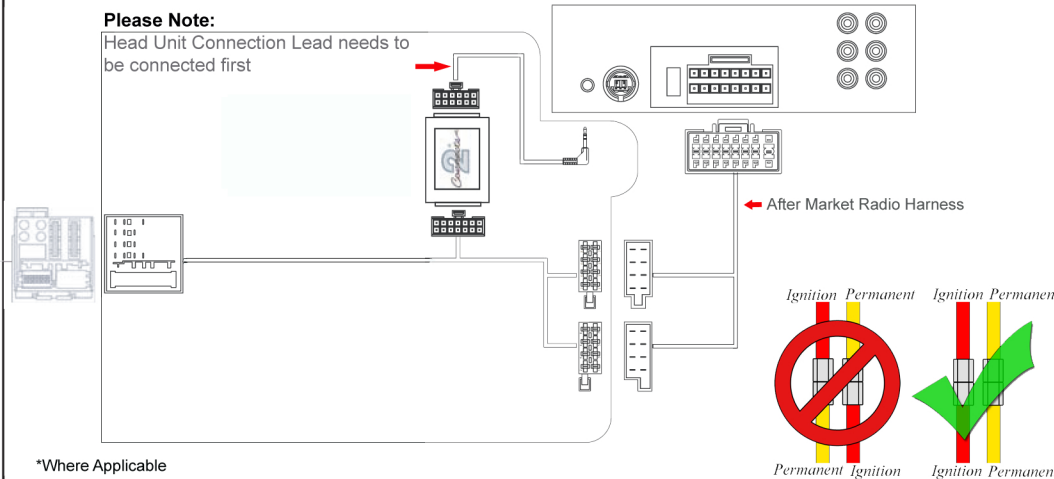

# Installation Guide

Part No: **CTSBM004.2** BMW Steering Wheel Control Interface

## Vehicle Compatibility:

Vehicles fitted with BMW Business Original head units.

40 Way Flat Pin i-Bus Vehicles

- 3 Series (E46) 1999-2006
- 5 series (E39) 1996-2004
- 7 Series (E38) <2001
- Z4 (E85) 2002-2008
- X3 (E83) 2004>
- X5 (E53) 1999-2006
- Mini 2001-2006

## Steering Wheel Control Functions

\* Note All Dates are guide lines only as specifications of vehicles change