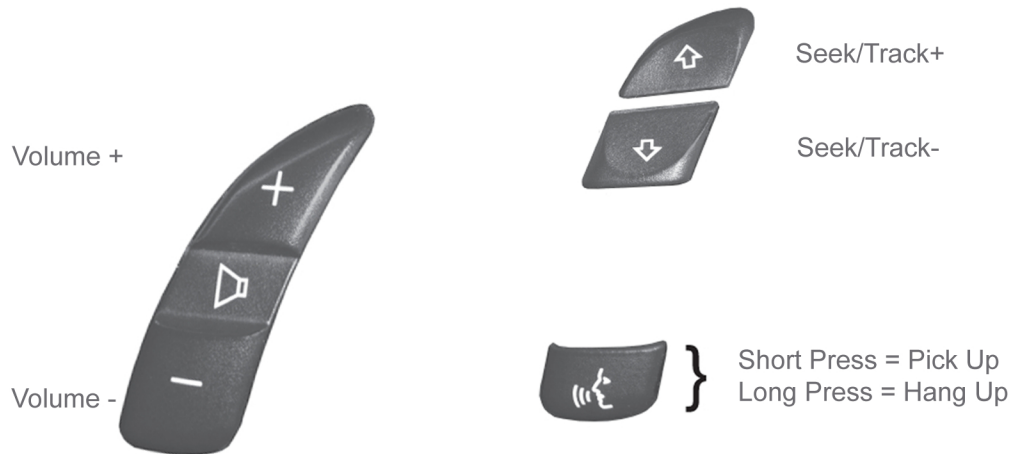

Steering Wheel Control Functions

* Note All Dates are guide lines only as specifications of vehicles change