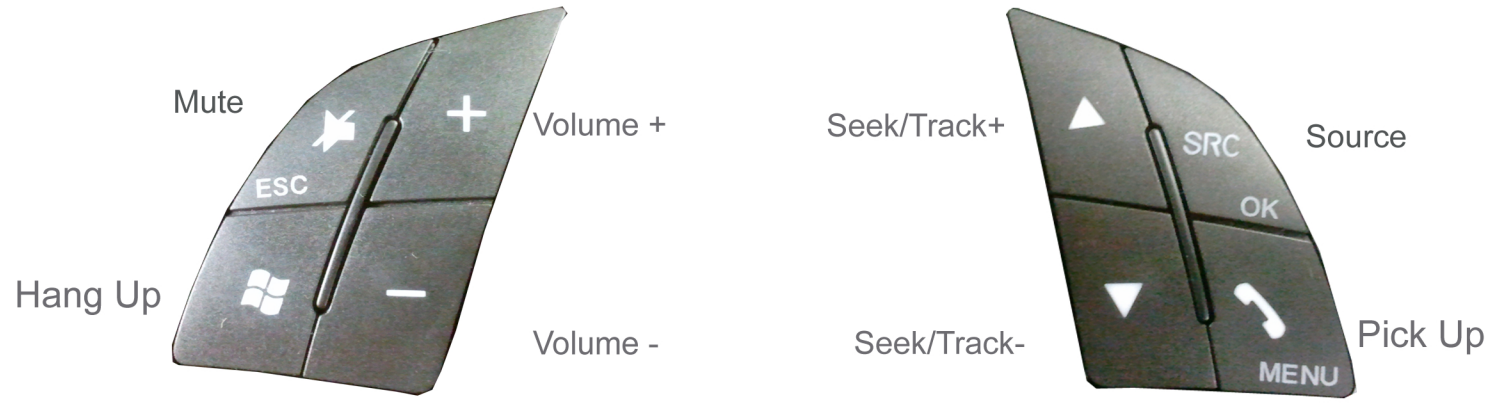

Steering Wheel Control Functions

* Note All Dates are guide lines only as specifications of vehicles change