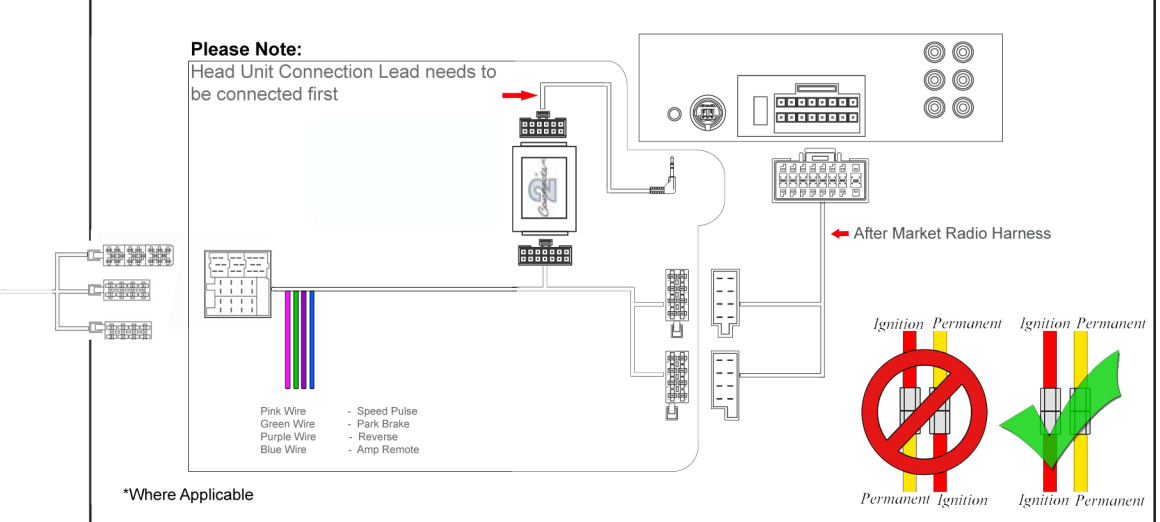

# Installation Guide

Part No: CTSAR004.2 Alfa Romeo Can-Bus Steering Wheel Control Interface

## Steering Wheel Control Functions

\* Note All Dates are guide lines only as specifications of vehicles change