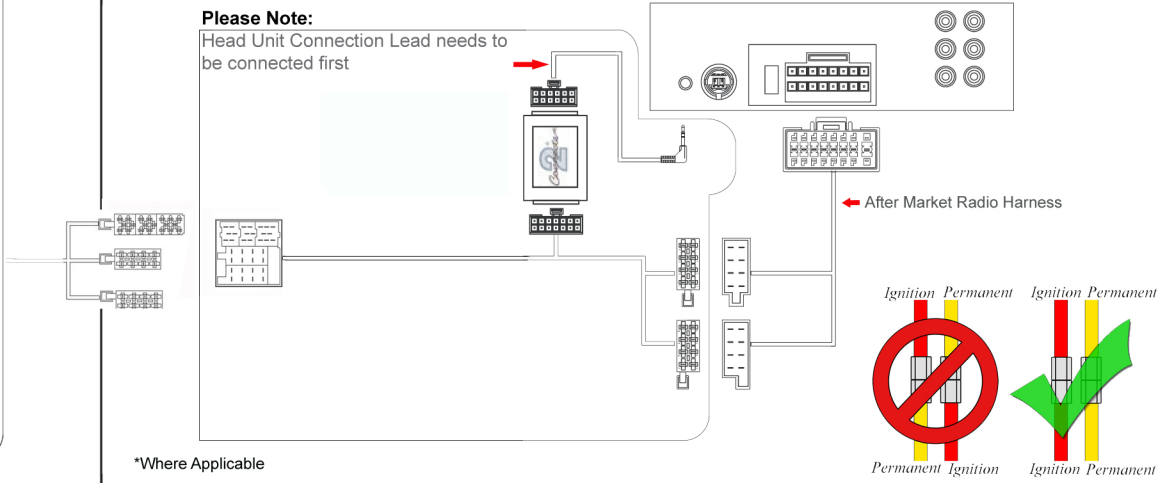

Installation Guide

Part No: CTSAR001.2 Alfa Romeo Steering Wheel Controls

Vehicle Compatibility:

Vehicles fitted with Blaupunkt Mid/High original head units.

147	2000 - 2007
156	2000>
GT	2004 - 2008

Steering Wheel Control Functions