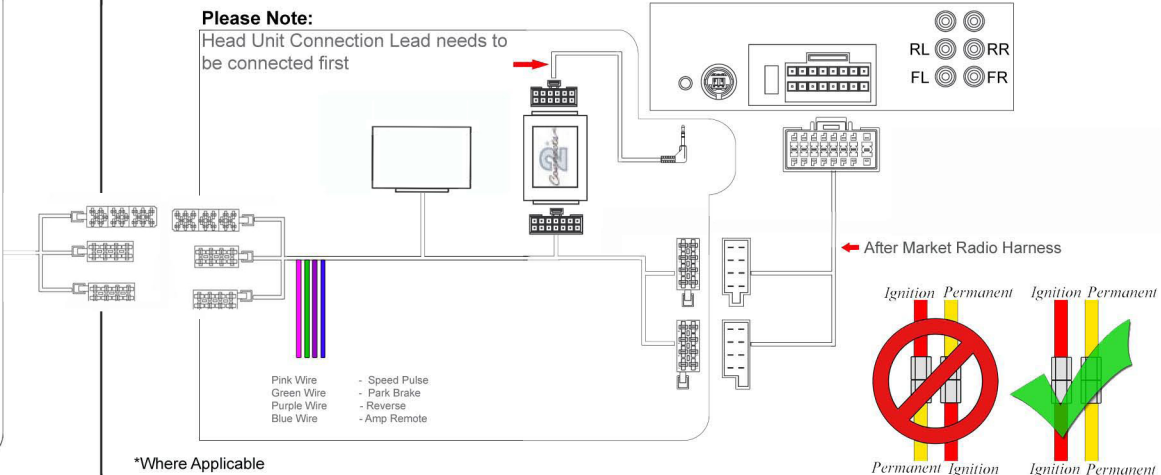

Installation Guide

Part No: CTSAD007.2

Audi Can-Bus Steering Wheel Control Interface

Vehicle Compatibility:

Vehicles fitted with Concert, Chorus Symphony Head Units
Also maintains amplified Bose Systems.

ISO Connector

A3	2003>
A4	2001>
A6	2004>
TT	2003>

Steering Wheel Control Functions

* Note All Dates are guide lines only as specifications of vehicles change