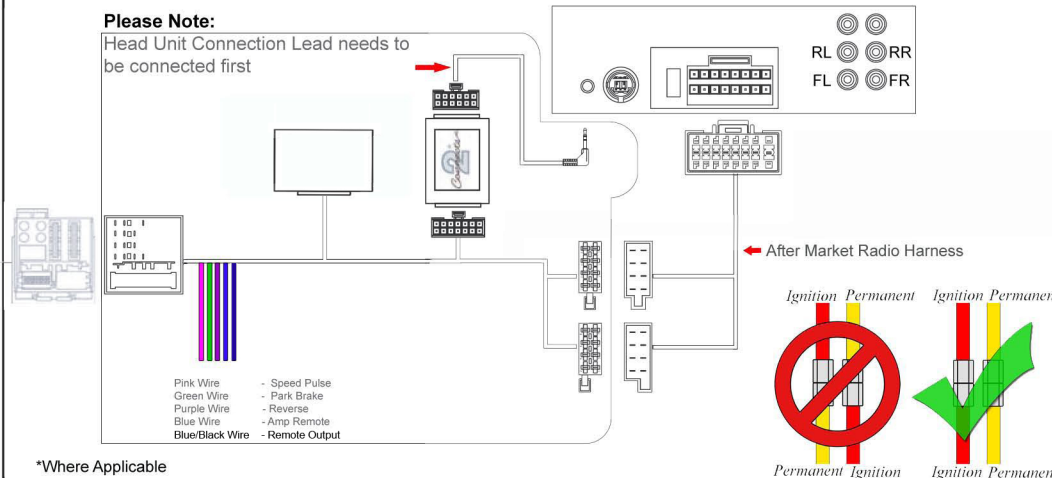

# Installation Guide

Part No: CTSAD006.2

Audi Can-Bus Steering Wheel Control Interface